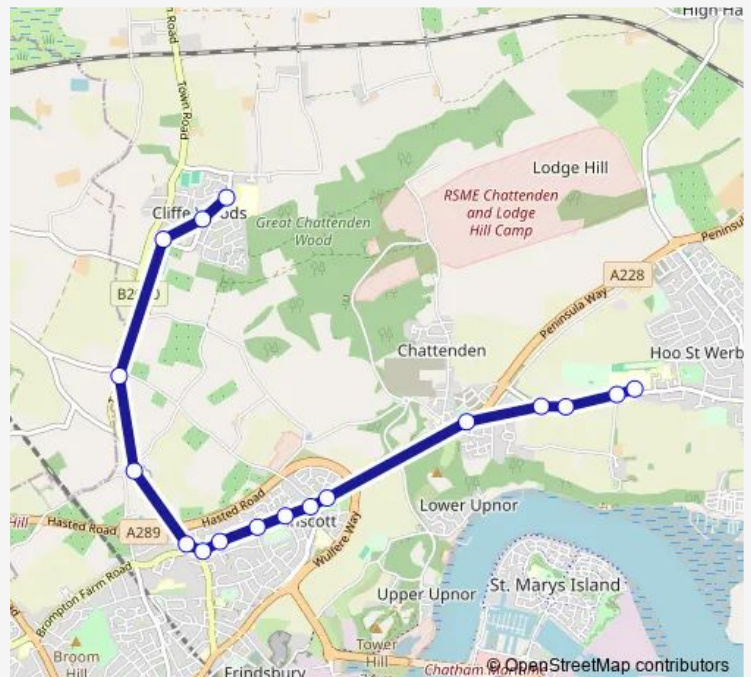

Bus 603 Cliffe Woods - Hundred Of Hoo Academy

[Go to website](#)

Direction

Primary School — The Hundred of Hoo Academy Grounds

17 stops

[Open route schedule](#)

- Primary School
- Woodside Green
- View Road
- Mockbeggar Farm
- Dillywood Lane
- Hawkenbury Rise
- Povey Avenue
- Hollywood Lane Middle
- Jarrett Avenue
- Greenfields Close
- Higham Road
- Liberty Park
- Chattenden Lane
- Main Road
- Broad Street
- Swimming Pool
- The Hundred of Hoo Academy Grounds

Route schedule

Primary School — The Hundred of Hoo Academy Grounds

Monday	08:00
Tuesday	08:00
Wednesday	08:00
Thursday	08:00
Friday	08:00
Saturday	—
Sunday	—

Route info

Direction: Primary School

Stops: 17

Trip Duration: 0 hour 17 min

603 — Cliffe Woods - Hundred Of Hoo Academy

Direction

The Hundred of Hoo Academy Grounds — Primary School

17 stops

[Open route schedule](#)

The Hundred of Hoo Academy Grounds

The Hundred of Hoo Academy

Broad Street

Main Road

Broadwood Road

Liberty Park

Higham Road

Greenfields Close

Jarrett Avenue

Hollywood Lane Middle

Cooling Road