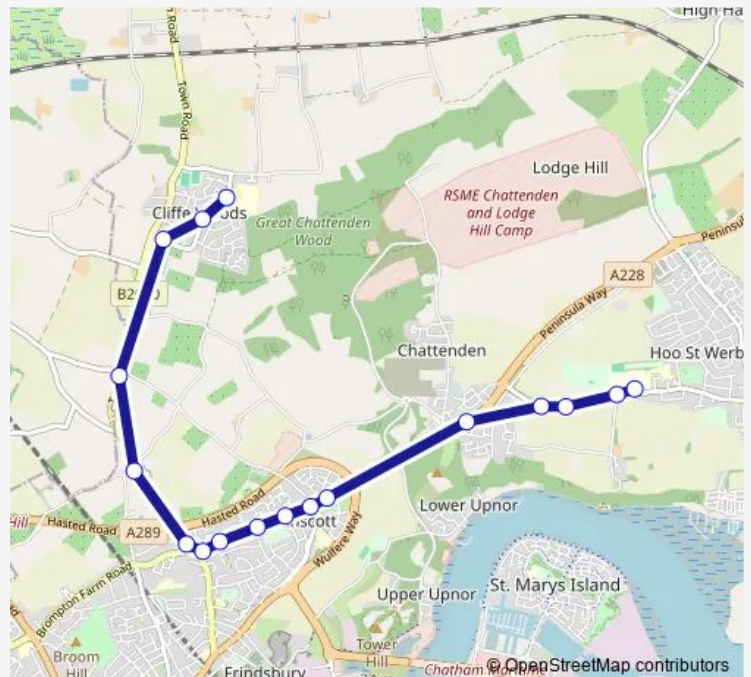

### Direction

Primary School — The Hundred of Hoo Academy Grounds

17 stops

[Open route schedule](#)

- Primary School
- Woodside Green
- View Road
- Mockbeggar Farm
- Dillywood Lane
- Hawkenbury Rise
- Povey Avenue
- Hollywood Lane Middle
- Jarrett Avenue
- Greenfields Close
- Higham Road
- Liberty Park
- Chattenden Lane
- Main Road
- Broad Street
- Swimming Pool
- The Hundred of Hoo Academy Grounds

### Route schedule

Primary School — The Hundred of Hoo Academy Grounds

Monday	08:00
Tuesday	08:00
Wednesday	08:00
Thursday	08:00
Friday	08:00
Saturday	—
Sunday	—

### Route info

Direction: Primary School

Stops: 17

Trip Duration: 0 hour 17 min

603 — Cliffe Woods - Hundred Of Hoo Academy

**Direction**

The Hundred of Hoo Academy Grounds — Primary School

17 stops

[Open route schedule](#)

The Hundred of Hoo Academy Grounds

The Hundred of Hoo Academy

Broad Street

Main Road

Broadwood Road

Liberty Park

Higham Road