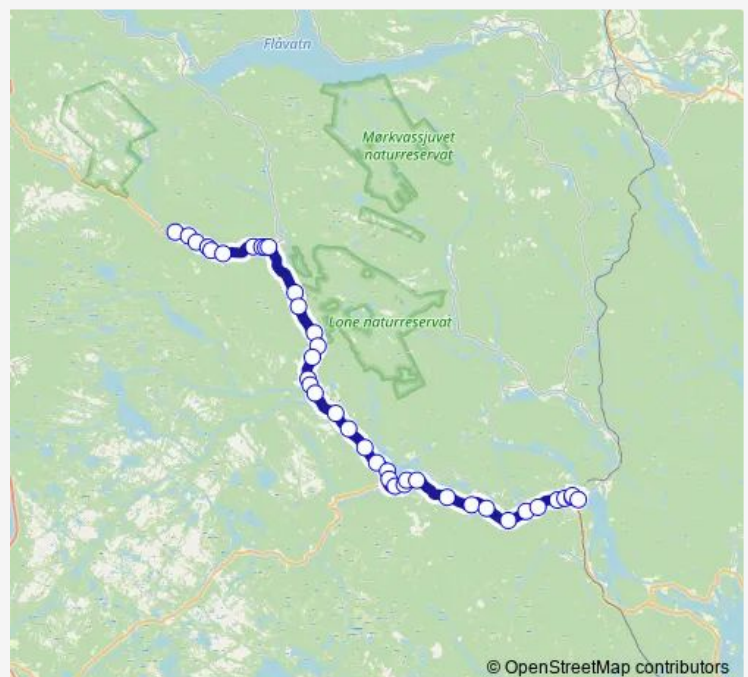

Local Bus Service 603 Drangedal-Dale

[Go to website](#)

Direction

Drangedal stasjon — Dale

39 stops

[Open route schedule](#)

Drangedal stasjon

Drangedal 10-årige skole

Lauvåsen

Ulvekula

Møane

Bujordet

Holte

Tørnesbrua

Hestevelta

Haughola

Sandvik

Neset

Sundet

Vik

Bostrak bensin

Bostrak kryss

Bostrak skule

Rydland

Vrålstad

Vogsland

Sagdalen

Route schedule

Drangedal stasjon — Dale

Monday 14:18

Tuesday 14:18

Wednesday 14:18

Thursday 14:18

Friday 14:18

Saturday —

Sunday —

Route info

Direction: Drangedal stasjon

Stops: 39

Trip Duration: 0 hour 50 min

© OpenStreetMap contributors

■ 603 — Drangedal-Dale

BusMaps