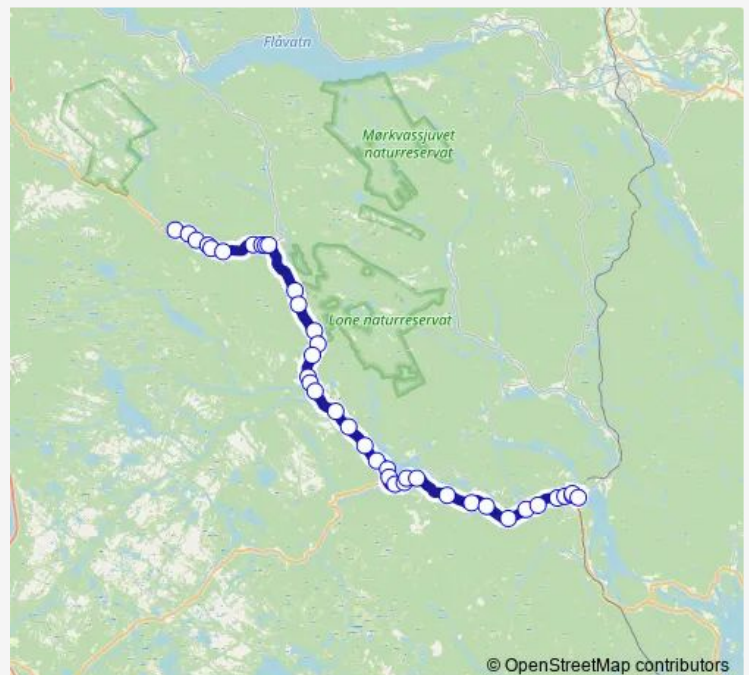

Local Bus Service 603 Drangedal-Dale

[Go to website](#)

Direction

Drangedal stasjon — Dale

39 stops

[Open route schedule](#)

Drangedal stasjon

Drangedal 10-årige skole

Lauvåsen

Ulvekula

Møane

Bujordet

Holte

Tørnesbrua

Hestevelta

Haughola

Sandvik

Neset

Sundet

Vik

Bostrak bensin

Bostrak kryss

Bostrak skule

Rydland

Vrålstad

Vogsland

Sagdalen

Route schedule

Drangedal stasjon — Dale

Monday 13:15-16:55

Tuesday 13:15-16:55

Wednesday 13:15-16:55

Thursday 13:15-16:55

Friday 13:15-16:55

Saturday —

Sunday —

Route info

Direction: Drangedal stasjon

Stops: 39

Trip Duration: 0 hour 50 min

■ 603 — Drangedal-Dale