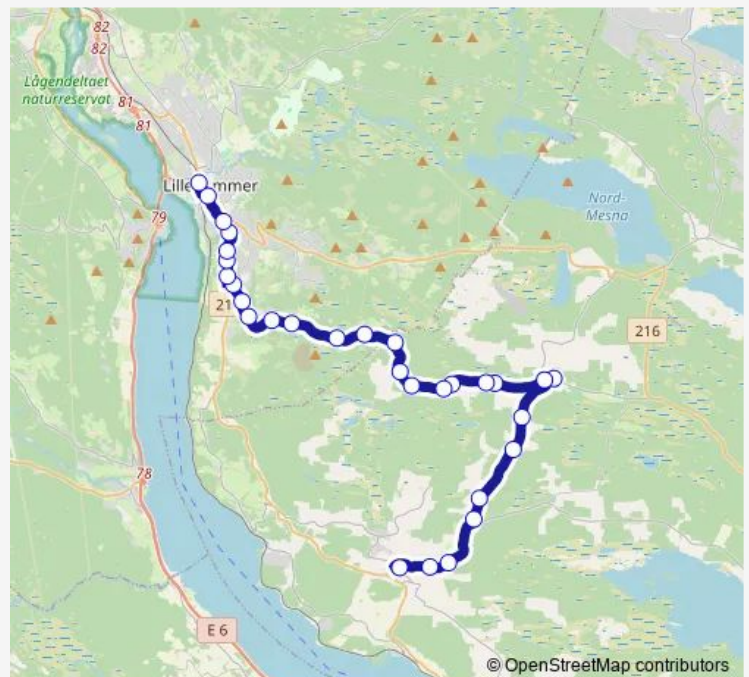

Saturday —

Sunday —

Route info

Direction: Brøttum skole

Stops: 30

Trip Duration: 0 hour 27 min

603 — Lillehammer-Lismarka-Brøttum

Sæterhagen