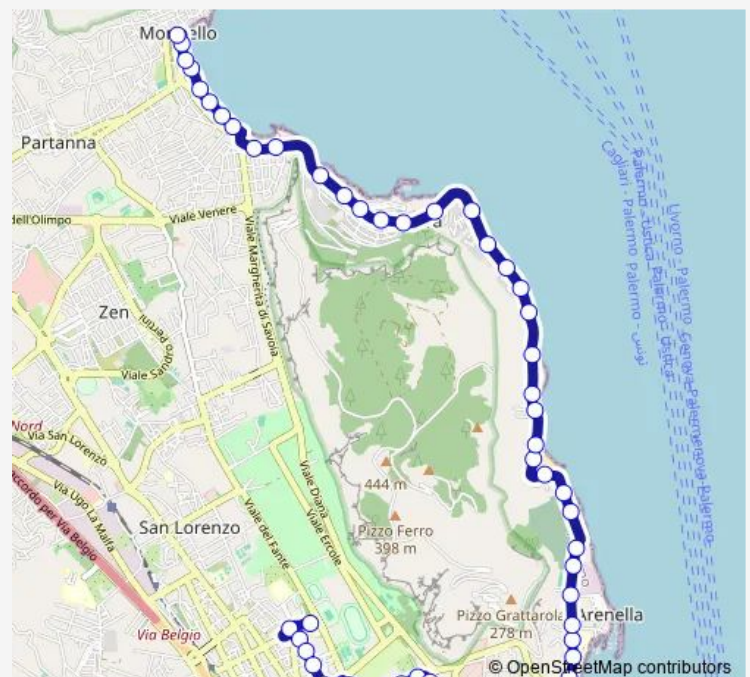

Thursday 06:45-21:53

Friday 06:45-21:53

Saturday 06:45-21:53

Sunday 06:35-21:38

Route info

Direction: Teti

Stops: 50

Trip Duration: 0 hour 42 min

Cristoforo Colombo 5

Cristoforo Colombo - Belvedere

Cristoforo Colombo - Vergine Maria

Piazza Bordonaro

Vergine Maria

Rotoli 3

Rotoli 2

Rotoli 1

Friday 06:10-21:25

Saturday 06:10-21:25

Sunday 06:05-21:05

Route info

Direction: Cassara'

Stops: 56

Trip Duration: 0 hour 42 min

Papa Sergio - Chimica Arenella