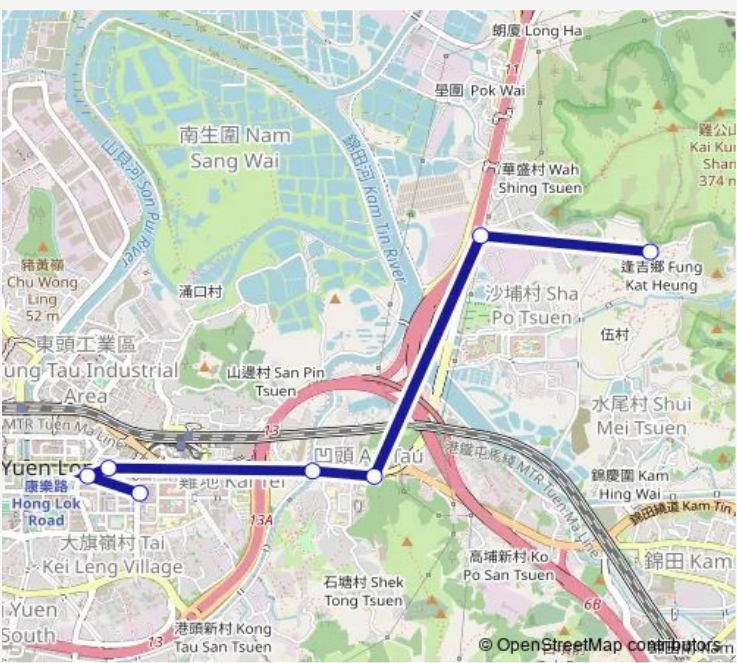

7 stops

[Open route schedule](#)

- FUNG KAT HEUNG ROAD, NEAR 妙覺園
- SAN TAM ROAD, NEAR SHA PO SEWAGE PUMPING STATION
- Castle Peak Road-Yuen Long, Near AU TAU Interchange|Castle Peak Road, Near AU TAU Interchange|Castle Peak Road - Yuen Long, Near AU TAU Interchange
- Castle Peak Road - Yuen Long, Near Yeung UK Tsuen|Castle Peak Road, Near Yeung UK Tsuen|Castle Peak Road - Yuen Long, Near Yeung UK Tsuen|Castle Peak Road-Yuen Long, Near Yeung UK Tsuen
- CASTLE PEAK ROAD (YUEN LONG) NEAR HOUSE NO. 60|CASTLE PEAK ROAD – YUEN LONG, NEAR HOUSE NO. 60
- FAU TSOI STREET, OUTSIDE KWONG WAH PLAZA (OUTSIDE HOUSE NO.34)
- FUNG CHEUNG ROAD NEAR WAH TING HOUSE, FUNG TING COURT|FUNG CHEUNG ROAD, NEAR WAH TING COURT, FUNG TING COURT|FUNG CHEUNG ROAD, NEAR WAH TING HOUSE, FUNG TING COURT|FUNG CHEUNG ROAD MINIBUS TERMINUS

**Route schedule**  
 FUNG KAT HEUNG ROAD, NEAR 妙覺園 — FUNG CHEUNG ROAD NEAR WAH TING HOUSE, FUNG TING COURT|FUNG CHEUNG ROAD, NEAR WAH TING COURT, FUNG TING COURT|FUNG CHEUNG ROAD, NEAR WAH TING HOUSE, FUNG TING COURT|FUNG CHEUNG ROAD MINIBUS TERMINUS

Monday	06:15-15:40
Tuesday	06:15-15:40
Wednesday	06:15-15:40
Thursday	06:15-15:40
Friday	06:15-15:40
Saturday	06:15-15:40
Sunday	06:15-15:40

**Route info**

Direction: FUNG KAT HEUNG ROAD, NEAR 妙覺園

Stops: 7

Trip Duration: 0 hour 11 min