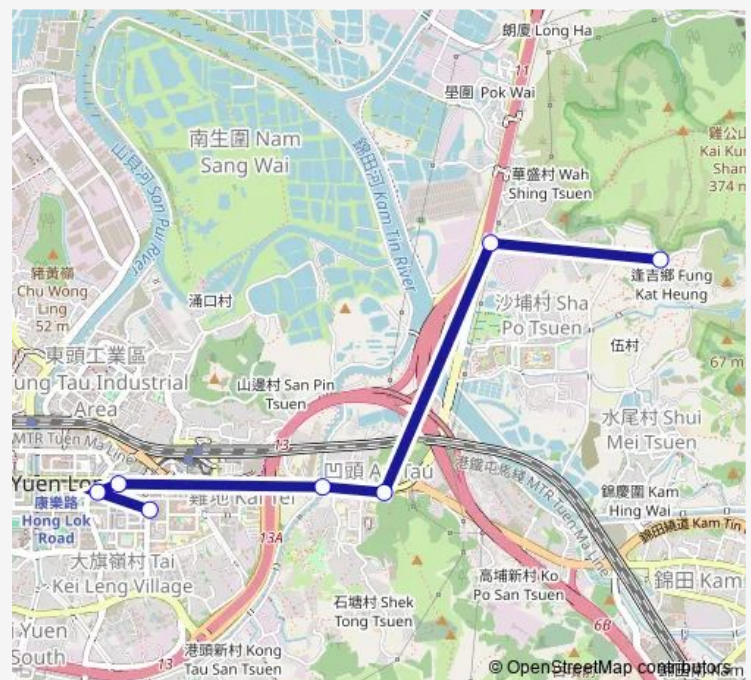

Monday 06:15-15:40

Tuesday 06:15-15:40

Wednesday 06:15-15:40

Thursday 06:15-15:40

Friday 06:15-15:40

Saturday 06:15-15:40

Sunday 06:15-15:40

Route info

Direction: Fung KAT Heung Road, Near 妙覺園

Stops: 7

Trip Duration: 0 hour 11 min

Direction

Fung Cheung Road Near WAH Ting House, Fung Ting Court|Fung Cheung Road, Near WAH Ting Court, Fung Ting Court|Fung Cheung Road, Near WAH Ting House, Fung Ting Court|Fung Cheung Road Minibus Terminus — Fung KAT Heung Road, Near 妙覺園