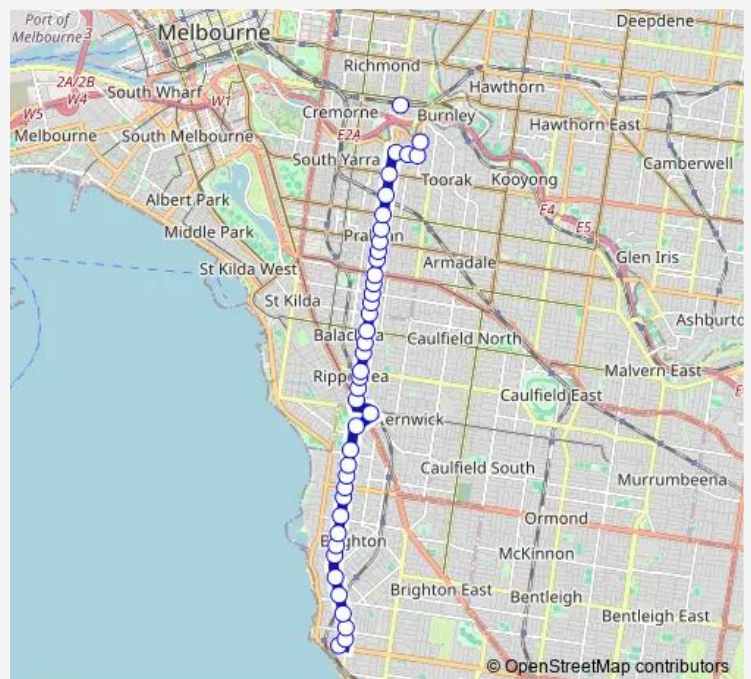

Hartley St/South Rd (Brighton) — Burnley Station/Burnley St (Burnley)

Monday 05:48-23:42

Tuesday 05:48-23:42

Wednesday 05:48-23:42

Thursday 05:48-23:42

Friday 05:48-23:42

Saturday 05:52-23:38

Sunday 07:19-22:46

Route info

Direction: Hartley St/South Rd (Brighton)

Stops: 41

Trip Duration: 0 hour 41 min

603 — Brighton Beach Station - Alfred Hospital

Grosvenor St/Hotham St (St Kilda East)

The Avenue/Hotham St (St Kilda East)

Verdant Ave/Bruce St (Toorak)

Balmerino Ave/Bruce St (Toorak)

Grange Rd/Bruce St (Toorak)

Chastleton Ave/Grange Rd (Toorak)

Burnley Station/Burnley St (Burnley)

Direction

Burnley Station/Burnley St (Burnley) — Brighton Beach Station/South Rd (Brighton)

Saturday 06:27-00:15⁺¹

Sunday 07:54-23:21

Route info

Direction: Burnley Station/Burnley St (Burnley)

Stops: 42

Trip Duration: 0 hour 36 min

New St/Rusden St (Brighton)

Head St/New St (Brighton)