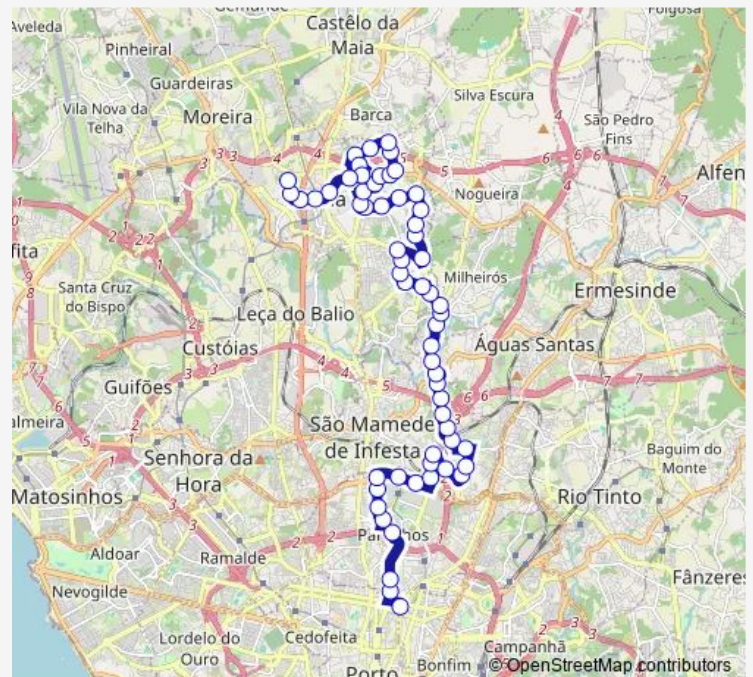

### Route schedule

Marquês — Maia (Zoo)

Monday 06:05-23:40

Tuesday 06:05-23:40

Wednesday 06:05-23:40

Thursday 06:05-23:40

Friday 06:05-23:40

Saturday 06:30-23:40

### Route info

Direction: Marquês

Stops: 60

Trip Duration: 0 hour 48 min

603 — Marquês - Maia

Paço

Parada

Terramonte