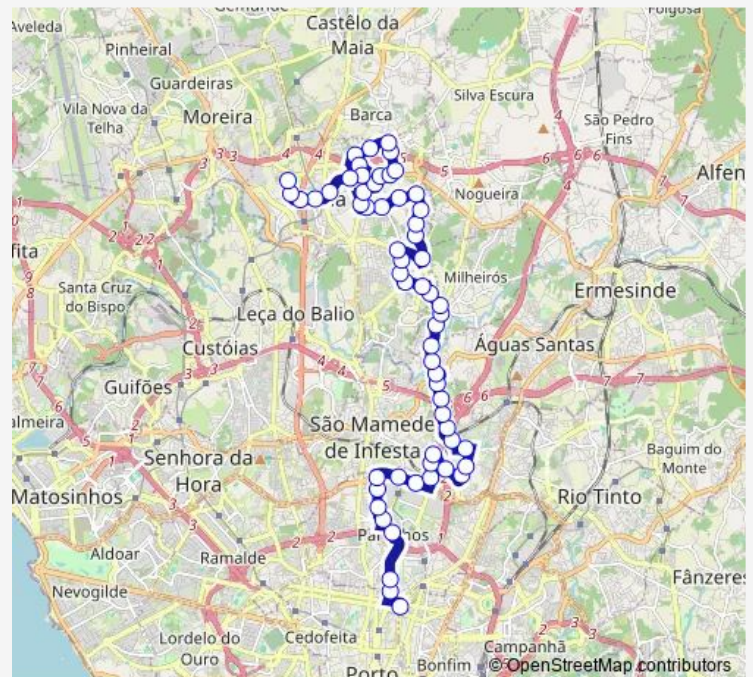

Teibas

BOI Morto

Castro Meireles

Route schedule

Marquês — Maia (Zoo)

Monday 06:05-23:40

Tuesday 06:05-23:40

Wednesday 06:05-23:40

Thursday 06:05-23:40

Friday 06:05-23:40

Saturday 06:30-23:40

Sunday 06:30-23:40

Route info

Direction: Marquês

Stops: 60

Trip Duration: 0 hour 52 min