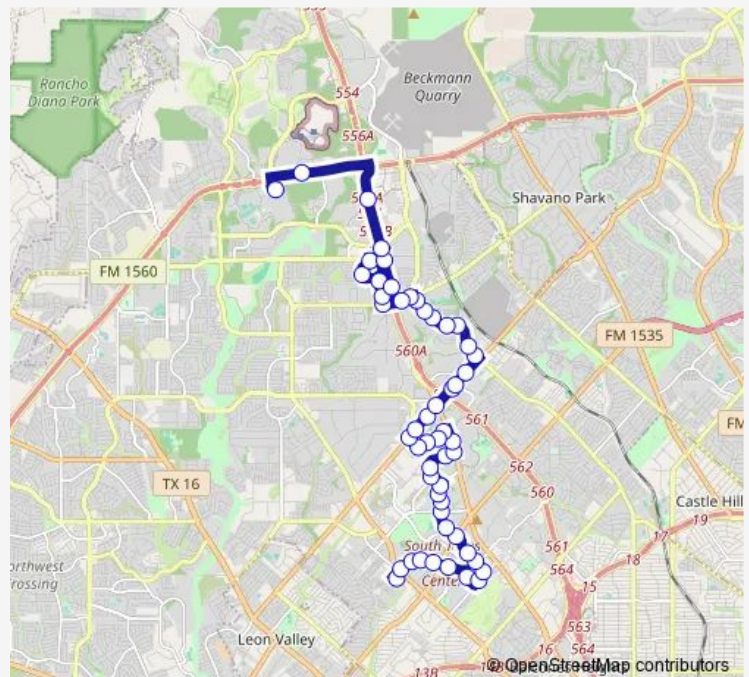

Cinnamon Trail & Cinnamon Hill

Cinnamon Hill & Kenton View

GUS Eckert Front Dominion Park Apts

GUS Eckert & Fredericksburg Rd.

Route schedule

Stmc Transit Center — Utsa Loop 1604 Campus

Monday 05:38-21:05

Tuesday 05:38-21:05

Wednesday 05:38-21:05

Thursday 05:38-21:05

Friday 05:38-21:05

Saturday 05:38-21:00

Sunday 06:00-21:00

Route info

Direction: Stmc Transit Center

Stops: 53

Trip Duration: 0 hour 50 min

603 — Medical Center / Utsa

Fredericksburg RD. Btwn. GUS Eckhert & Usaa

Usaa Blvd & Fredericksburg Rd

Usaa Blvd Opposite 4900

Usaa Blvd at 4955

Usaa Blvd Opposite 5100

Usaa Blvd & Huebner

## Route info

Direction: Utsa Loop 1604 Campus

Stops: 49

Trip Duration: 0 hour 47 min

Usaa Blvd at 4980

Usaa Blvd IN Front OF 4900

Usaa Blvd & Fredericksburg Rd.

Fredericksburg RD. Btwn. Usaa Blvd. & GUS Eckhert