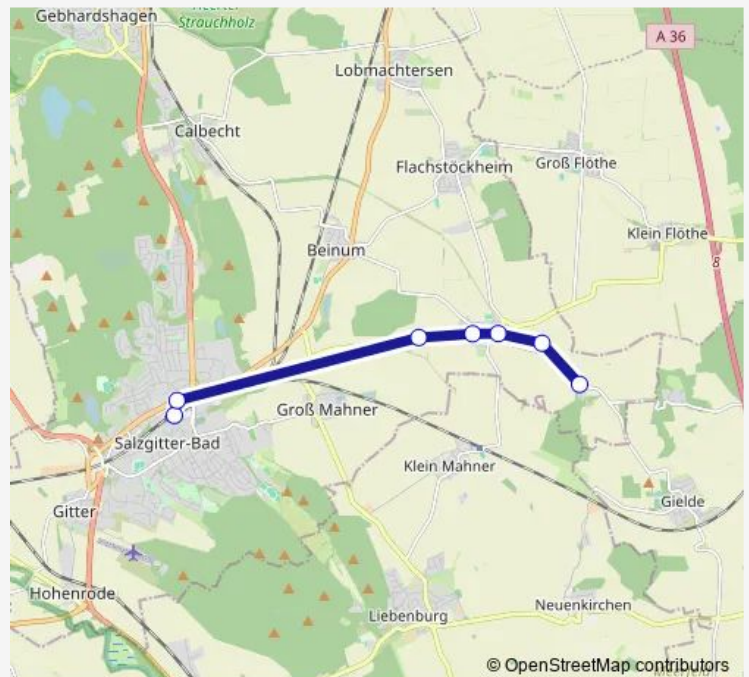

SZ-Ohlendorf, Ost

SZ-Ohlendorf, Schacht

SZ-Ohlendorf, Nienrode

Route schedule

SZ-Bad, Bahnhof — SZ-Ohlendorf, Nienrode

Monday 07:30-18:30

Tuesday 07:30-18:30

Wednesday 07:30-18:30

Thursday 07:30-18:30

Friday 07:30-18:30

Saturday 08:30-14:30

Sunday —

Route info

Direction: SZ-Bad, Bahnhof

Stops: 7

Trip Duration: 0 hour 13 min

Direction

undefined — undefined

0 stops

[Open route schedule](#)

Route schedule

undefined — undefined

Monday 22:37

Tuesday 07:32-22:37

Wednesday 22:37

Thursday 22:37

Friday 22:37

Saturday 07:32-23:37

Sunday 12:32-18:32

Route info

Direction:

Stops: 0