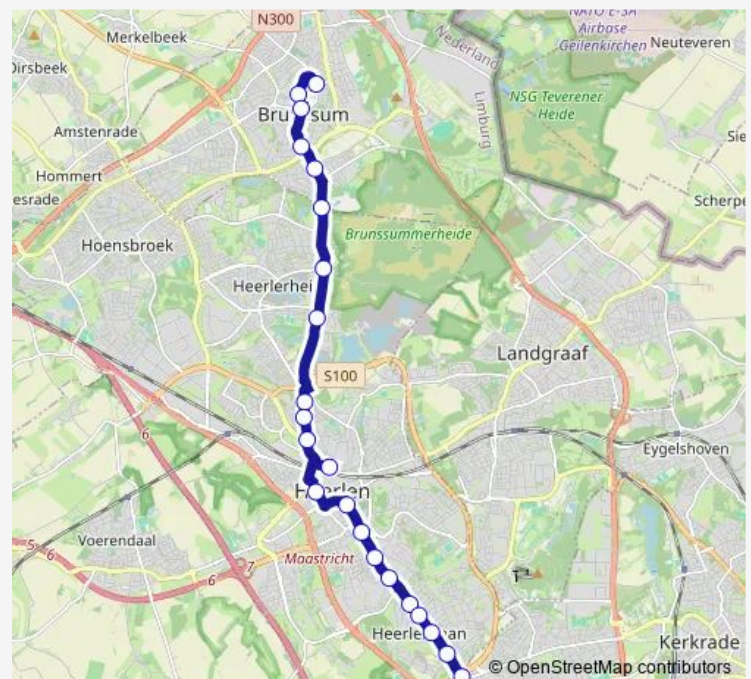

Direction

Brunssum, Busstation — Kerkrade, Parkstad Stadion

22 stops

[Open route schedule](#)

Brunssum, Busstation

Brunssum, Koutenveld

Brunssum, Lindeplein

Brunssum, Rumpenerstr/Bodemplein

Heerlen, Rukker

Route schedule

Brunssum, Busstation — Kerkrade, Parkstad Stadion

Monday 07:49

Tuesday 07:49

Wednesday 07:49

Thursday 07:49

Friday 07:49

Saturday —

Sunday —

Route info

Direction: Brunssum, Busstation

Stops: 22

Trip Duration: 0 hour 37 min

603 Bus time schedules and route maps are available in an offline PDF at busmaps.com. Use the busmaps.com website to see live bus times, train schedule or subway schedule, and step-by-step directions for all public transit in Heerlen