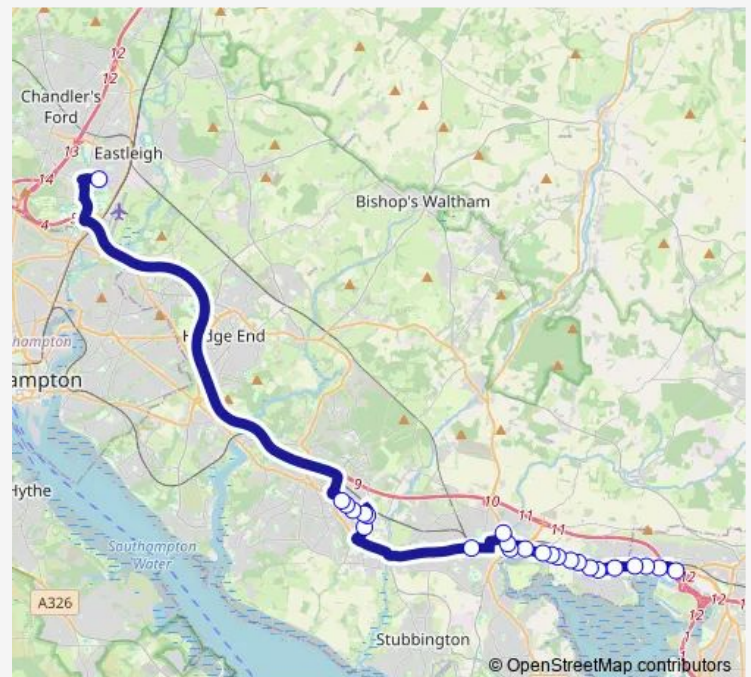

Segensworth Road

Gardenia Drive

Office For National Statistics

Route schedule

Tesco - sch stop — Barton Peveril College

Monday 09:20

Tuesday 07:10

Wednesday 07:10

Thursday 07:10

Friday 07:10

Saturday —

Sunday —

Route info

Direction: Tesco - sch stop

Stops: 24

Trip Duration: 0 hour 55 min

603

Titchfield Park Road

Witherbed Lane

Barton Peveril College

Direction

Barton Peveril College — Tesco - sch stop

26 stops

[Open route schedule](#)

Peak Lane

Fareham Station

Station Roundabout

Trinity Street

Russell Place

Wickham Road Rbt

Delme Arms

Birdwood Grove