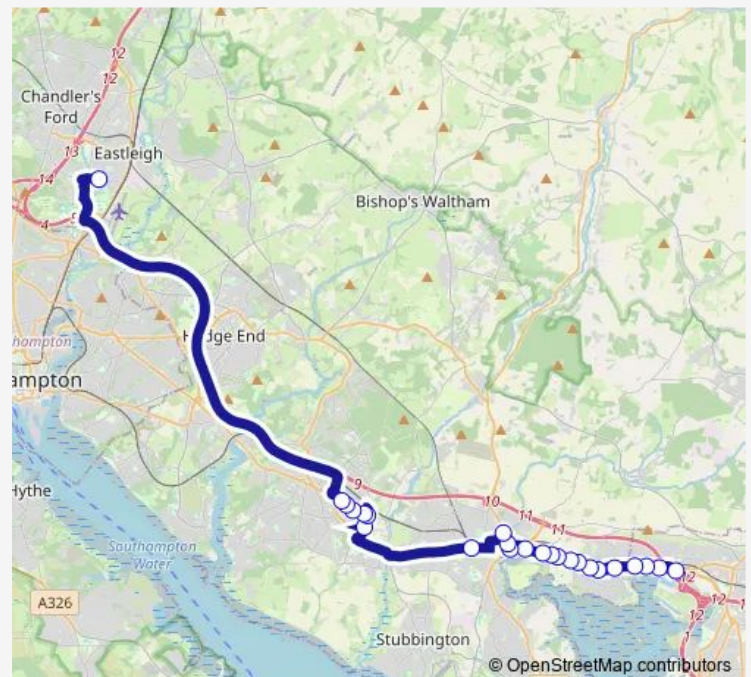

Segensworth Road

Gardenia Drive

Office For National Statistics

Route schedule

Tesco - sch stop — Barton Peveril College

Monday 09:20

Tuesday 07:10

Wednesday 07:10

Thursday 07:10

Friday 07:10

Saturday —

Sunday —

Route info

Direction: Tesco - sch stop

Stops: 24

Trip Duration: 1 hour 10 min

603

Titchfield Park Road

Witherbed Lane

Barton Peveril College

Direction

Barton Peveril College — Tesco - sch stop

26 stops

[Open route schedule](#)

Peak Lane

Fareham Station

Station Roundabout

Trinity Street

Russell Place

Wickham Road Rbt

Delme Arms

Birdwood Grove