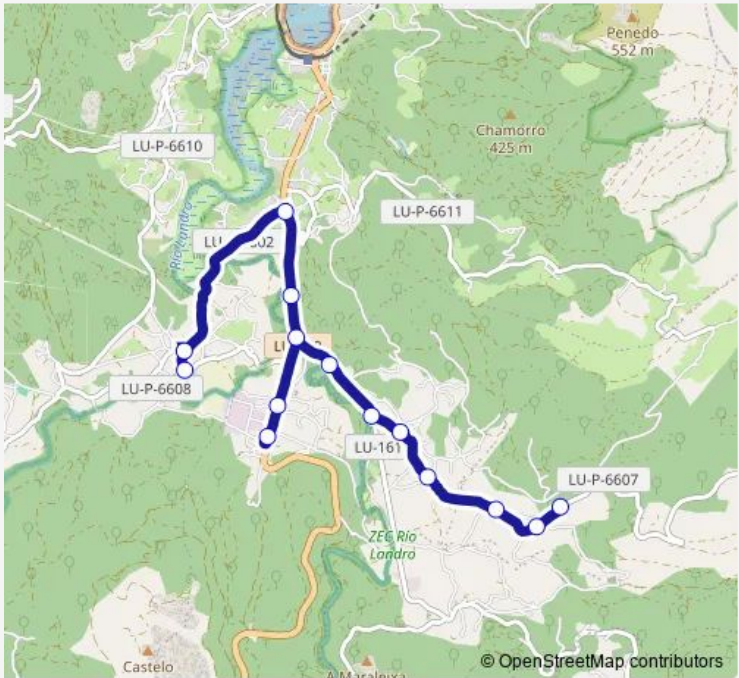

Bus XG618023 Iglesia De Galdo-Valcarría (igreja)

[Go to website](#)

**Direction**  
 Iglesia DE Galdo — Valcarría (Igrexa)  
 14 stops  
[Open route schedule](#)

- Iglesia DE Galdo
- Ceip Santa Rita
- Ruanova
- RÍO Pedroso
- Ponte Landrove
- Camiño Igrexa
- Cristo Landrove
- Muiño (SAN Pedro)
- Infanta
- Escola (SAN Pedro)
- Lamaceda (SAN Pedro)
- Forxán (Valcarria)
- Valado - Suasbarras
- Valcarría (Igrexa)

Route schedule  
 Iglesia DE Galdo — Valcarría (Igrexa)

Monday	15:55
Tuesday	15:55
Wednesday	15:55
Thursday	15:55
Friday	15:55
Saturday	—
Sunday	—

Route info  
 Direction: Iglesia DE Galdo  
 Stops: 14  
 Trip Duration: 0 hour 35 min

XG618023 — Iglesia De Galdo-Valcarría (igreja) **BusMaps**

XG618023 Bus time schedules and route maps are available in an offline PDF at [busmaps.com](https://busmaps.com). Use the [busmaps.com](https://busmaps.com) website to see live bus times, train schedule or subway schedule, and step-by-step directions for all public transit in Viveiro

The schedule is provided in the local timezone. Times with "(+1)" indicate departures on the next day.

PDF file created on 2025-01-16

2024 BusMaps.com - All Rights Reserved