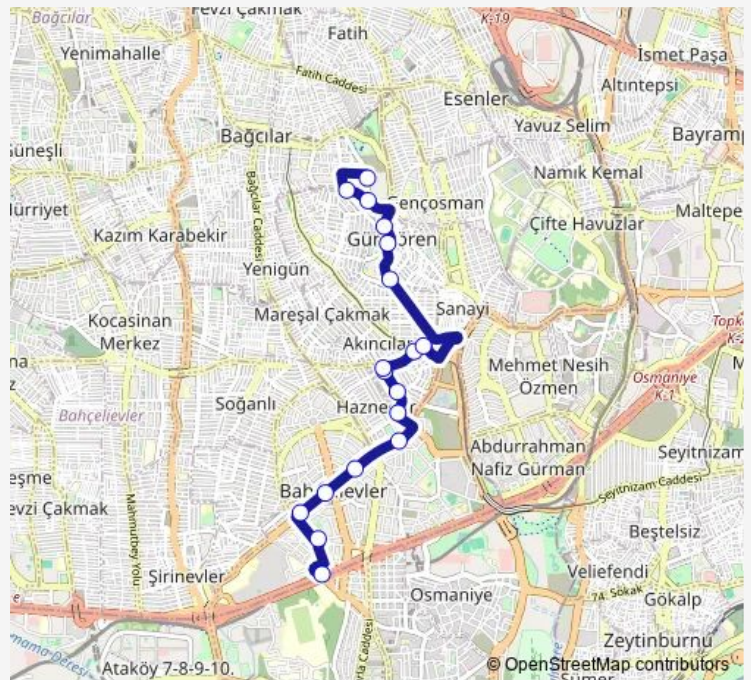

Bus BAHÇELİEVLER METRO İST-KALE İŞ M-BAĞCILAR 3

Topkapi - Yayla - Çavuşpaşa - Otosanayi

[Go to website](#)

Direction

Bahçelievler — BAĞCILAR DEVLET HASTANESİ

18 stops

[Open route schedule](#)

Bahçelievler

KOMİK HASAN EFENDİ CADDESİ

Yayla

Huzurevi

Haznedar

GÖKKUŞAĞI KOLEJİ

Marmara Caddesi

Güven Mahallesi

İlkyuva

Minibüs Durağı

Minibüs Durağı

Güven Parkı

Minibüs Durağı

Güngören

Doğanbey Cad.

Bağcılar Devlet Hast

Güngören Mezarlığı

BAĞCILAR DEVLET HASTANESİ

Route schedule

Bahçelievler — BAĞCILAR DEVLET HASTANESİ

Monday 05:50

Tuesday 05:50

Wednesday 05:50

Thursday 05:50

Friday 05:50

Saturday 05:50

Sunday 05:50

Route info

Direction: Bahçelievler

Stops: 18

Trip Duration: 0 hour 17 min