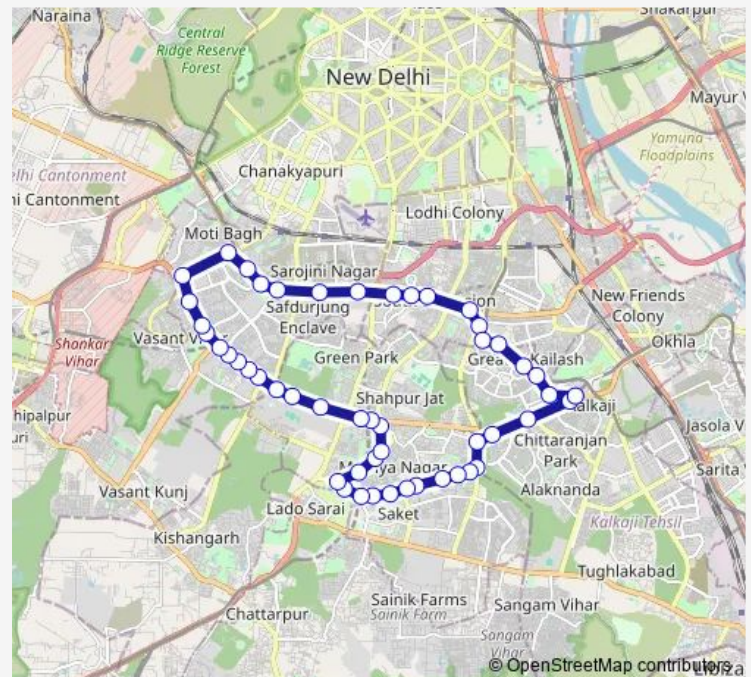

Bhavishya Nidhi Enclave

Hauz Khas Terminal

Panchsheel Club (Sarv Priya Vihar)

Route schedule

Nehru Place Terminal — Nehru Place Terminal

Monday 05:00-15:45

Tuesday 05:00-15:45

Wednesday 05:00-15:45

Thursday 05:00-15:45

Friday 05:00-15:45

Saturday 05:00-15:45

Sunday 05:00-15:45

Route info

Direction: Nehru Place Terminal

Stops: 50

Trip Duration: 1 hour 38 min