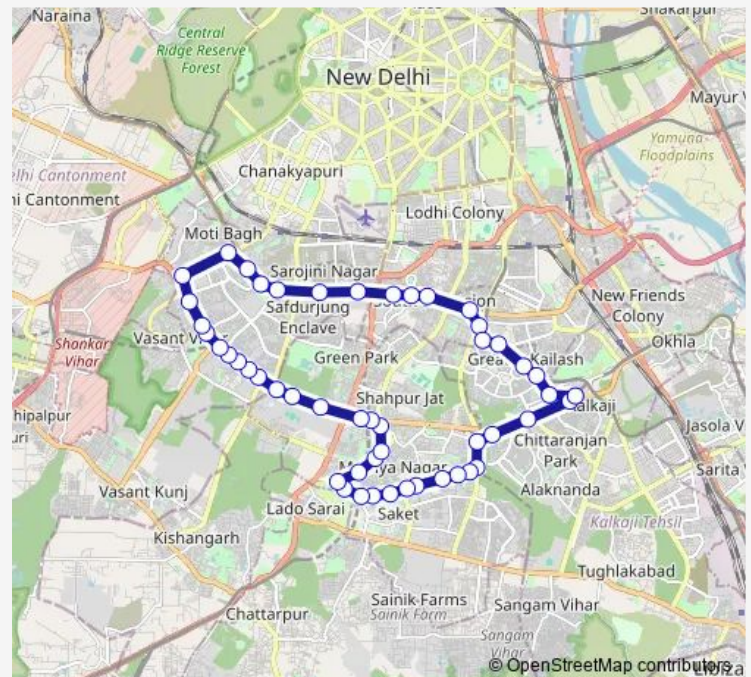

Bhavishya Nidhi Enclave

Hauz Khas Terminal

Panchsheel Club (Sarv Priya Vihar)

Route schedule

Nehru Place Terminal — Nehru Place Terminal

Monday 05:00-15:45

Tuesday 05:00-15:45

Wednesday 05:00-15:45

Thursday 05:00-15:45

Friday 05:00-15:45

Saturday 05:00-15:45

Sunday 05:00-15:45

Route info

Direction: Nehru Place Terminal

Stops: 50

Trip Duration: 1 hour 38 min

■ Cbd3(+)
Up

BusMaps

IIT Gate

Jia Sarai

IIT Hostel

Istm

Munirka Family Planning

Munirka DDA Flats