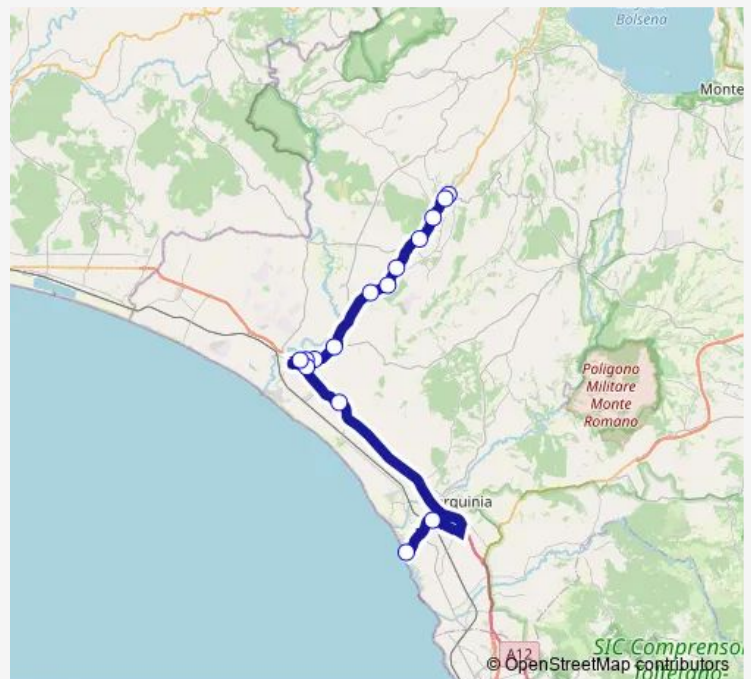

Bus Canino - Lido di Tarquinia # Mc948a

[Go to website](#)

Direction

Canino | Piazza Bonaparte # f00006 — Tarquinia | Lido (Liceo) # f743

15 stops

[Open route schedule](#)

Canino | Piazza Bonaparte # f00006

Canino | Via Castrense Via Boschetto # f452

Canino | Le Mosse # f453

Canino | Musignano # f454

Canino | Via Castrense Via Corneto # f455

Canino | Via Castrense (Km 10) # f457

Montalto | Via Castrense (Km 8) # f458

Tarquinia | Via Sanzio (liss) # f749

Tarquinia | Lido (Liceo) # f743

Route schedule

Canino | Piazza Bonaparte # f00006 — Tarquinia | Lido (Liceo) # f743

Monday	07:00
Tuesday	07:00
Wednesday	07:00
Thursday	07:00
Friday	07:00
Saturday	—
Sunday	—

Route info

Direction: Canino | Piazza Bonaparte # f00006

Stops: 15

Trip Duration: 0 hour 49 min

Canino - Lido di Tarquinia # Mc948a

Bus time schedules and route maps are available in an offline PDF at busmaps.com. Use the busmaps.com website to see live bus times, train schedule or subway schedule, and step-by-step directions for all public transit in Montalto di Castro