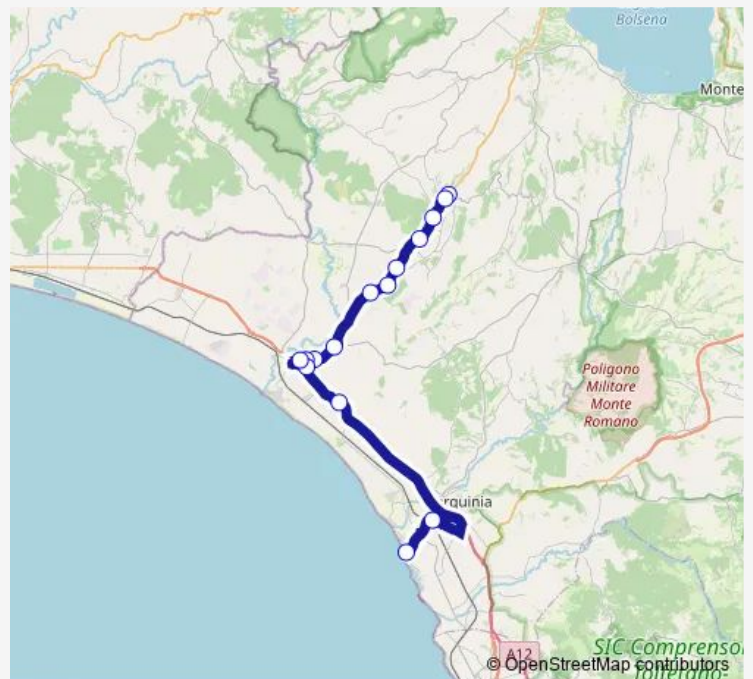

**Bus Canino - Lido di Tarquinia # Mc948a**

[Go to website](#)

**Direction**

Canino | Piazza Bonaparte # f00006 — TARQUINIA | Lido (Liceo) # f743

15 stops

[Open route schedule](#)

Canino | Piazza Bonaparte # f00006

Canino | Via Castrense Via Boschetto # f452

Canino | Le Mosse # f453

Canino | Musignano # f454

Canino | Via Castrense Via Corneto # f455

Canino | Via Castrense (Km 10) # f457

Montalto | Via Castrense (Km 8) # f458

TARQUINIA | Via Sanzio (IISS) # f749

TARQUINIA | Lido (Liceo) # f743

**Route schedule**

Canino | Piazza Bonaparte # f00006 — TARQUINIA | Lido (Liceo) # f743

Monday	07:00
Tuesday	07:00
Wednesday	07:00
Thursday	07:00
Friday	07:00
Saturday	—
Sunday	—

**Route info**

Direction: Canino | Piazza Bonaparte # f00006

Stops: 15

Trip Duration: 0 hour 55 min

Canino - Lido di Tarquinia # Mc948a

Bus time schedules and route maps are available in an offline PDF at [busmaps.com](https://busmaps.com). Use the [busmaps.com](https://busmaps.com) website to see live bus times, train schedule or subway schedule, and step-by-step directions for all public transit in Montalto di Castro