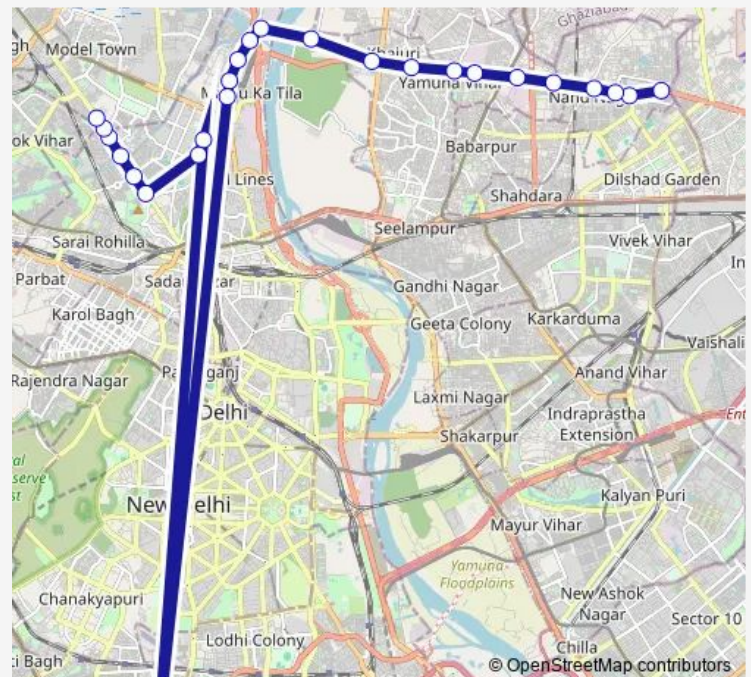

### Route schedule

Harsh Vihar — Kalyan Vihar

Monday 17:48-22:06

Tuesday 17:48-22:06

Wednesday 17:48-22:06

Thursday 17:48-22:06

Friday 17:48-22:06

Saturday 17:48-22:06

Sunday 17:48-22:06

### Route info

Direction: Harsh Vihar

Stops: 25

Trip Duration: 1 hour 5 min

■ 262down

BusMaps

Gur Mandi

Rana Partap Bagh