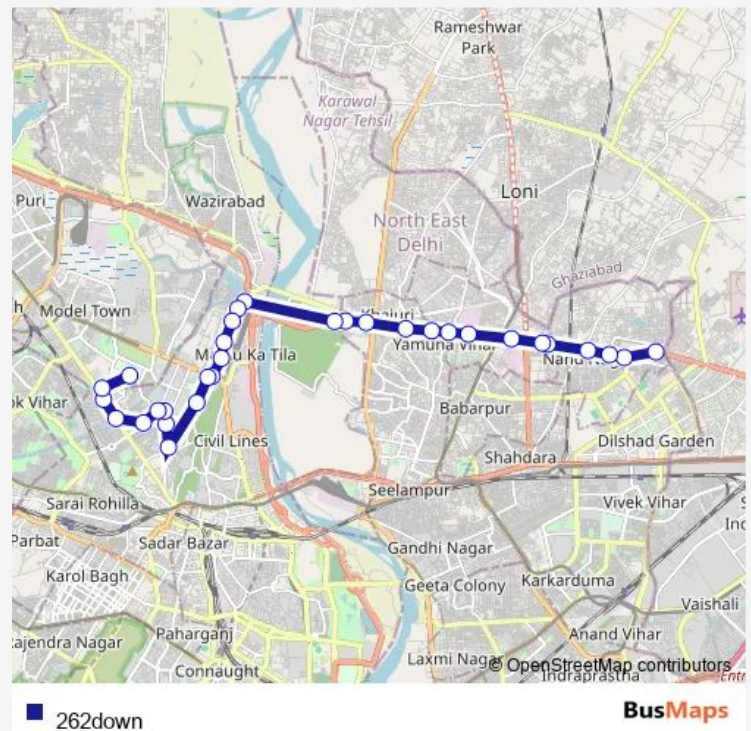

### Route schedule

Harsh Vihar — Kalyan Vihar Terminal

Monday 15:32-21:48

Tuesday 15:32-21:48

Wednesday 15:32-21:48

Thursday 15:32-21:48

Friday 15:32-21:48

Saturday 15:32-21:48

### Route info

Direction: Harsh Vihar

Stops: 31

Trip Duration: 1 hour 7 min

262down

Delhi University

Hansraj College

Kirodi Mal College