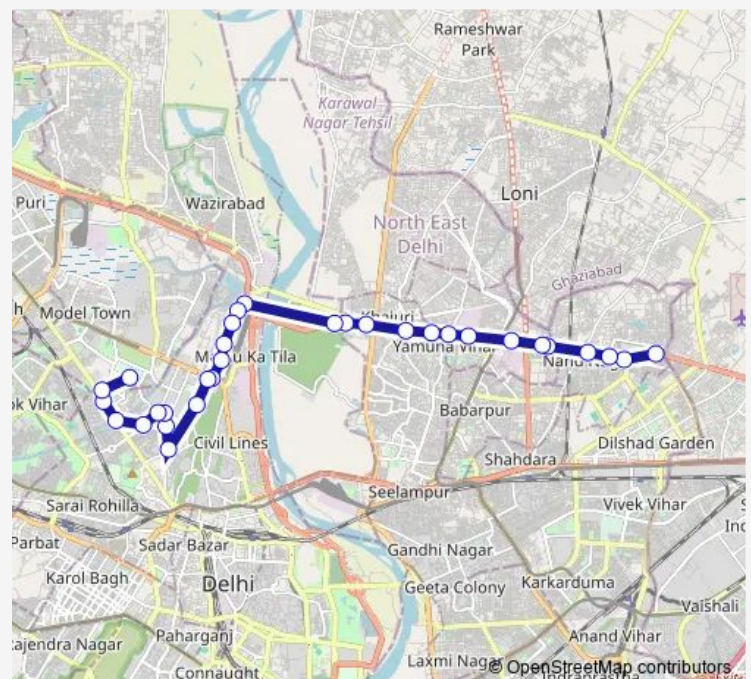

Banarsi Daas Estate Timarpur

Mall Road

Social Works School

Route schedule

Harsh Vihar — Kalyan Vihar Terminal

Monday 15:32-21:48

Tuesday 15:32-21:48

Wednesday 15:32-21:48

Thursday 15:32-21:48

Friday 15:32-21:48

Saturday 15:32-21:48

Sunday 15:32-21:48

Route info

Direction: Harsh Vihar

Stops: 31

Trip Duration: 1 hour 7 min