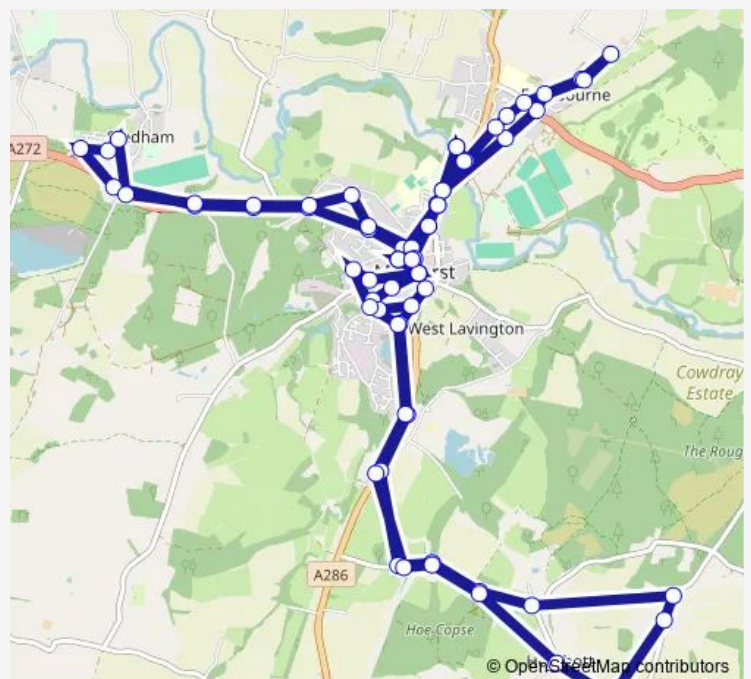

Thursday —

Friday —

Saturday —

Sunday —

Route info

Direction: Grange Centre

Stops: 72

Trip Duration: 1 hour 36 min

■ Y1 — Midhurst - Stedham - Easebourne - Midhurst [yellow Bus Service]

Police Station

Tesco Express

Bus Station

Rother College

Easebourne Lane

Church

Birthday House

Easebourne Street

Wick Lane

Easebourne Street

Cowdray Road

Fox Road

Egmont Road

Community Hospital

Riverbank Medical Centre