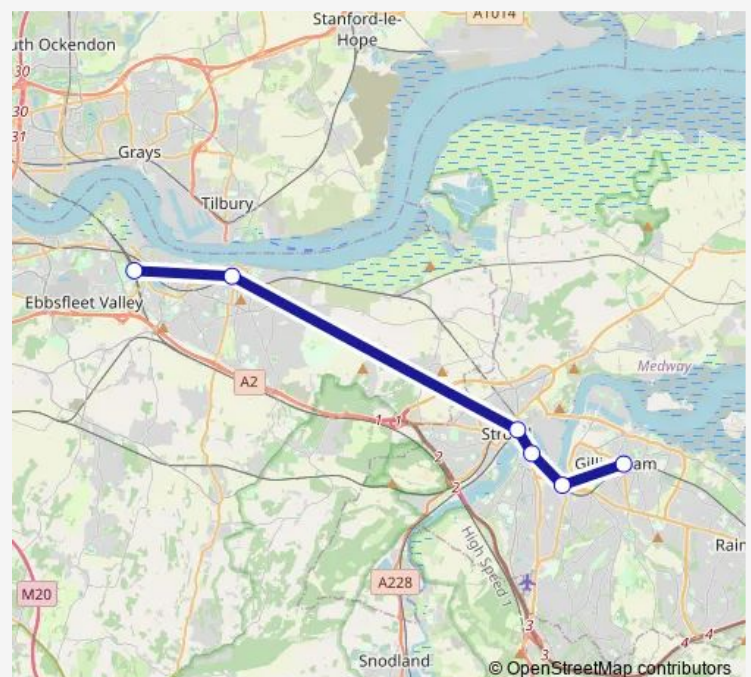

### Direction

Ebbsfleet International — Gillingham (Kent)

6 stops

[Open route schedule](#)

Ebbsfleet International

Gravesend

Strood

Rochester

### Route schedule

Ebbsfleet International — Gillingham (Kent)

|           |                           |
|-----------|---------------------------|
| Monday    | 00:05                     |
| Tuesday   | —                         |
| Wednesday | —                         |
| Thursday  | —                         |
| Friday    | —                         |
| Saturday  | —                         |
| Sunday    | 23:26-00:05 <sup>+1</sup> |

### Route info

Direction: Ebbsfleet International

Stops: 6

Trip Duration: 1 hour 5 min

Se:Ebd->Glm Rail Replacement Bus Service time schedules and route maps are available in an offline PDF at [busmaps.com](https://busmaps.com). Use the [busmaps.com](https://busmaps.com) website to see live bus times, train schedule or subway schedule, and step-by-step directions for all public transit in Rochester