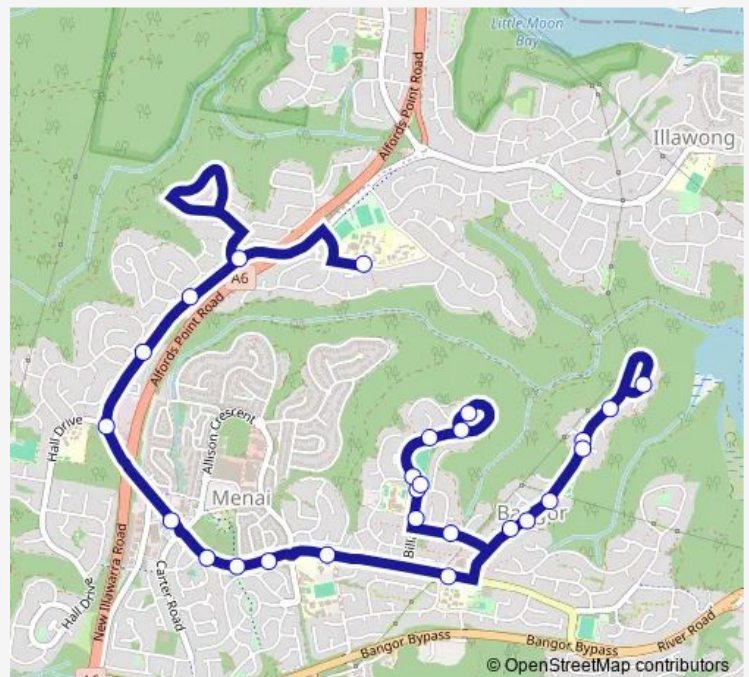

Thursday 08:05

Friday 08:05

Saturday —

Sunday —

Route info

Direction: Inaburra School, Billa Rd

Stops: 26

Trip Duration: 0 hour 25 min

S080 — Inaburra School to Tharawal PS via Bangor

Old Illawarra Rd At Hall Dr

Old Illawarra Rd At Bradman Rd

Old Illawarra Rd At Rosewall Dr

Old Illawarra Rd At Monash Rd

Menai High School, Gerald Rd

S080 School Bus time schedules and route maps are available in an offline PDF at busmaps.com. Use the busmaps.com website to see live bus times, train schedule or subway schedule, and step-by-step directions for all public transit in Liverpool