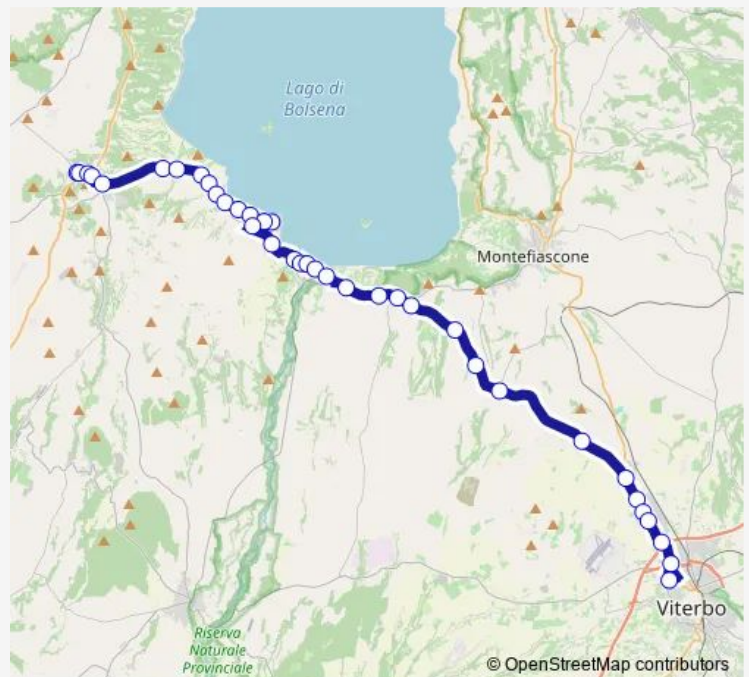

Wednesday 13:10-18:20

Thursday 13:10-18:20

Friday 13:10-18:20

Saturday 18:20

Sunday —

Route info

Direction: Valentano | Via Marconi Via Roma # f392

Stops: 38

Trip Duration: 0 hour 45 min

Valentano - Viterbo # Va922a

MARTA | Via Capodimonte Via Roma # f654

Marta | Piazza Umberto I # f580

Marta | Via Laertina Via De Gasperi # f581

Marta | Via Laertina Via Verentana # f582