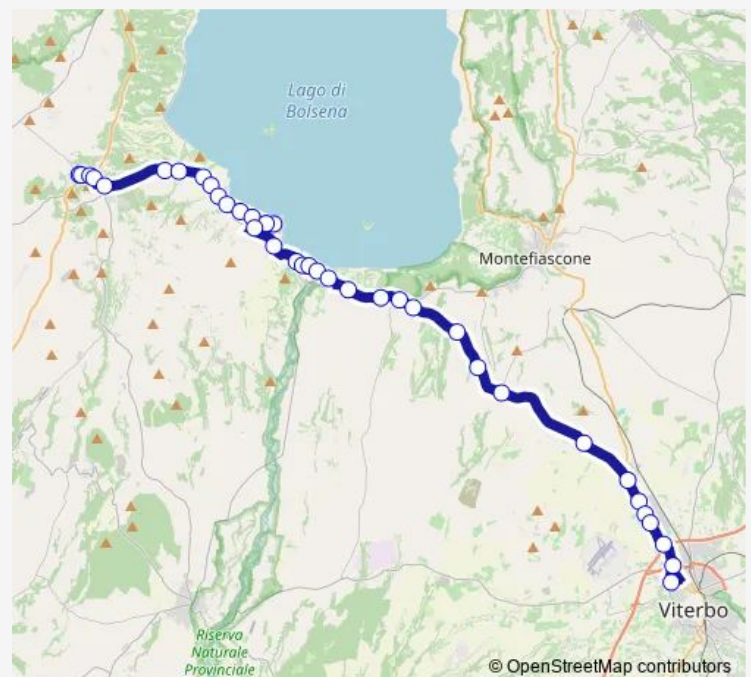

Monday 13:10-18:20

Tuesday 13:10-18:20

Wednesday 13:10-18:20

Thursday 13:10-18:20

Friday 13:10-18:20

Saturday 18:20

Sunday —

Route info

Direction: Valentano | Via Marconi Via Roma # f392

Stops: 38

Trip Duration: 0 hour 40 min

Valentano - Viterbo # Va922a

Marta | Via Laertina Via De Gasperi # f581

Marta | Via Laertina Via Verentana # f582

Marta | Valle Madonne # f583