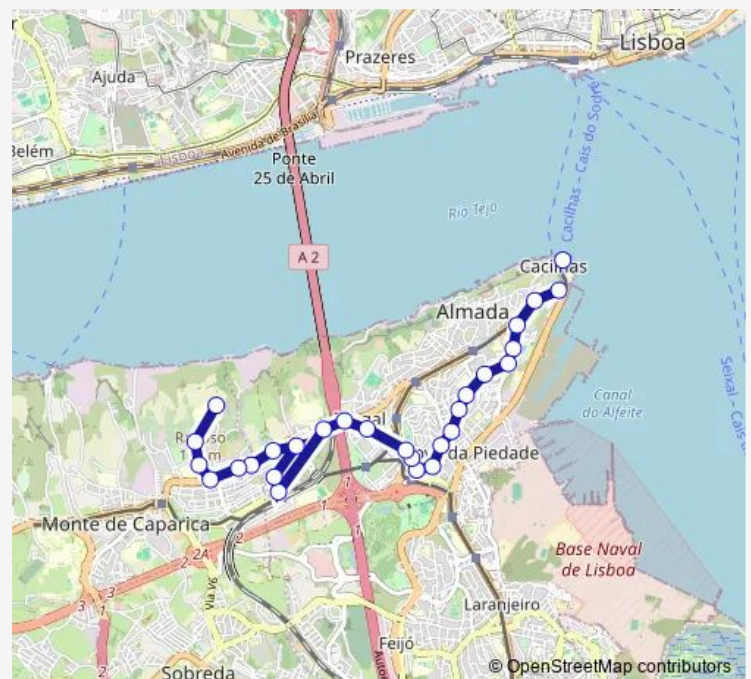

Friday 06:45-16:45

Saturday 07:15

Sunday 07:15

Route info

Direction: Cacilhas (Lgo Alfredo Dinis Alex) Terminal P23

Stops: 28

Trip Duration: 0 hour 25 min

106 - Cacilhas - B° Fundo Fomento Norte