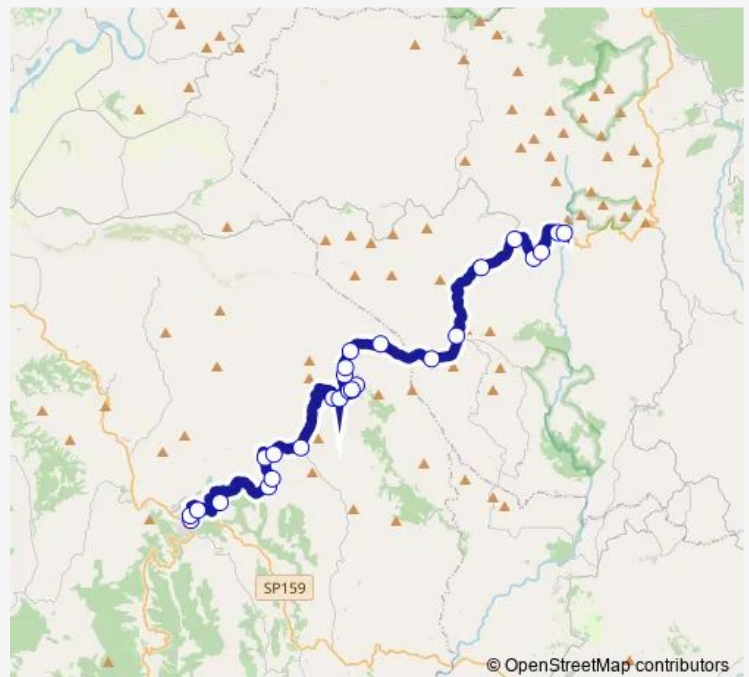

Km 59+550

Km 57+500 Bellavista

Bivio Usi

Route schedule

Scansano Centrale — Roccalbegna Centro

Monday	13:05
Tuesday	13:05
Wednesday	13:05
Thursday	13:05
Friday	13:05
Saturday	13:05
Sunday	—

Route info

Direction: Scansano Centrale

Stops: 27

Trip Duration: 0 hour 50 min

56g — Scansano-Santa Caterina-Roccalbegna

Km 52+020

Santa Caterina

Km 49+380

Km 49+000

Roccalbegna Ovest

## Direction

Roccalbegna Centro — Scansano Centrale

26 stops

[Open route schedule](#)

Roccalbegna Centro

Roccalbegna Ovest

Km 49+000

Km 49+380

## Route schedule

Roccalbegna Centro — Scansano Centrale

Monday 07:10

Tuesday 07:10

Wednesday 07:10

Thursday 07:10

Friday 07:10

Saturday 07:10