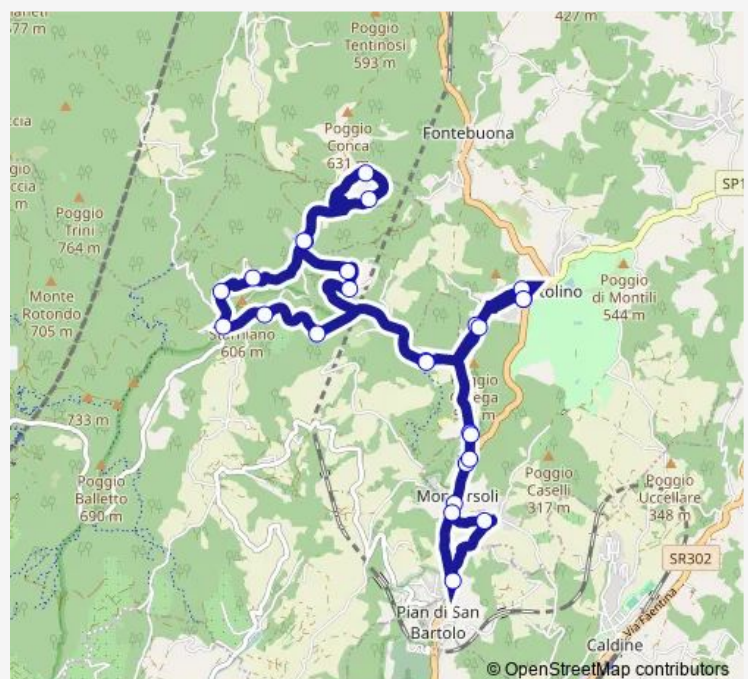

Bivio Marroneto

Massonero_V

Viliani *

Route schedule

Bivio Casa Del Vento_A — Scuole Barellai

Monday 07:30

Tuesday 07:30

Wednesday 07:30

Thursday 07:30

Friday 07:30

Saturday —

Sunday —

Route info

Direction: Bivio Casa Del Vento_A

Stops: 32

Trip Duration: 0 hour 37 min