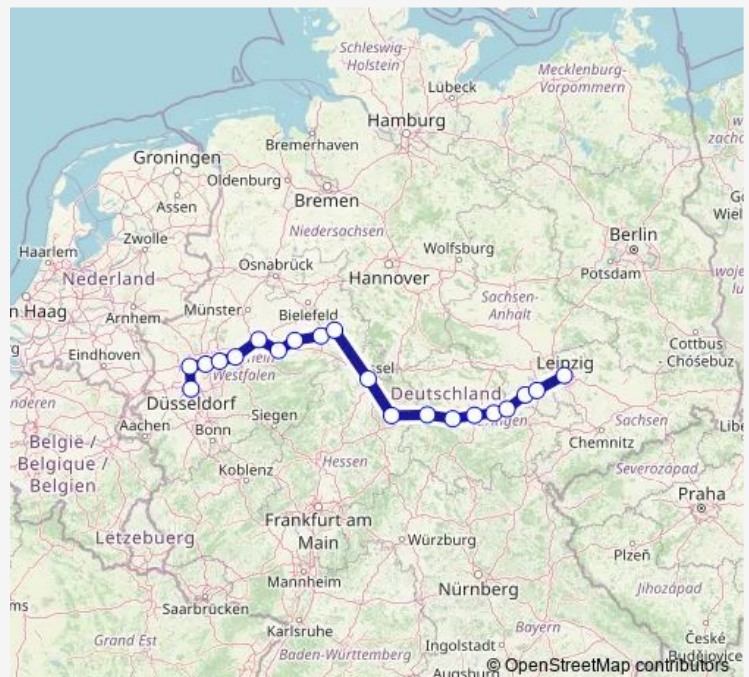

Rail IC 1955

[Go to website](#)

Direction

Düsseldorf Hbf — Leipzig Hbf

20 stops

[Open route schedule](#)

Düsseldorf Hbf

Duisburg Hbf

Essen Hbf

Bochum Hbf

Dortmund Hbf

Hamm(Westf)

Soest

Lippstadt

Paderborn Hbf

Altenbeken

Kassel-Wilhelmshöhe

Bebra

Eisenach

Gotha

Erfurt Hbf

Weimar

Apolda

Naumburg(Saale)Hbf

Weißenfels

Leipzig Hbf

Route schedule

Düsseldorf Hbf — Leipzig Hbf

Monday	—
Tuesday	11:13
Wednesday	—
Thursday	11:13
Friday	11:13
Saturday	—
Sunday	—

Route info

Direction: Düsseldorf Hbf

Stops: 20

Trip Duration: 6 hour 13 min

■ IC 1955

BusMaps