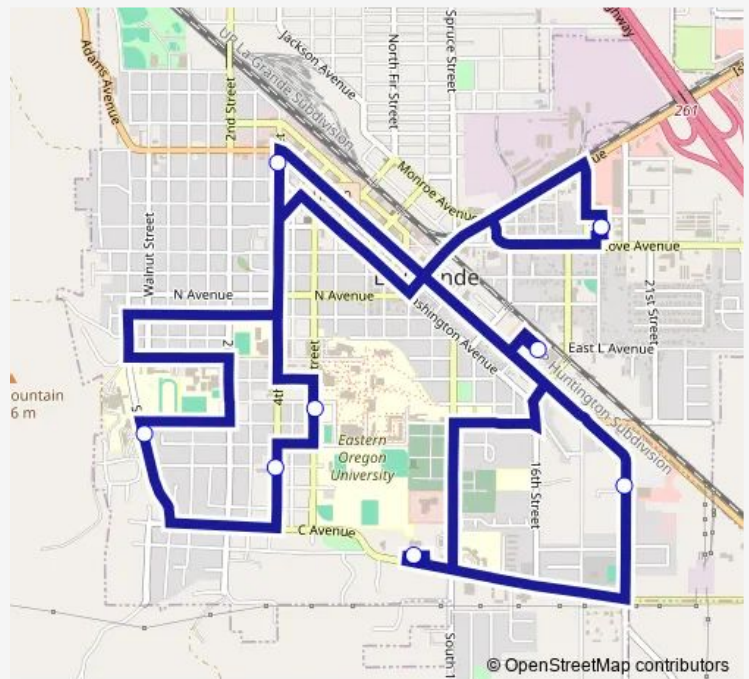

Bus Yellow Line

[Go to website](#)

Direction

NEO Public Transit Hub — NEO Public Transit Hub

9 stops

[Open route schedule](#)

NEO Public Transit Hub

Bi-Mart (2510 Adams Ave)

Department of Human Services

Safeway (2111 Adams Ave)

Market Place Fresh Foods

Eastern Oregon University (6th St & I Ave)

Regional Medical Clinic (4th Street & F Ave)

Specialty Clinic (Sunset Dr & H Ave)

NEO Public Transit Hub

Route schedule

NEO Public Transit Hub — NEO Public Transit Hub

Monday 07:30-17:15

Tuesday 07:30-17:15

Wednesday 07:30-17:15

Thursday 07:30-17:15

Friday 07:30-17:15

Saturday —

Sunday —

Route info

Direction: NEO Public Transit Hub

Stops: 9

Trip Duration: 0 hour 35 min

Yellow Line

Yellow Line Bus time schedules and route maps are available in an offline PDF at busmaps.com. Use the busmaps.com website to see live bus times, train schedule or subway schedule, and step-by-step directions for all public transit in La Grande