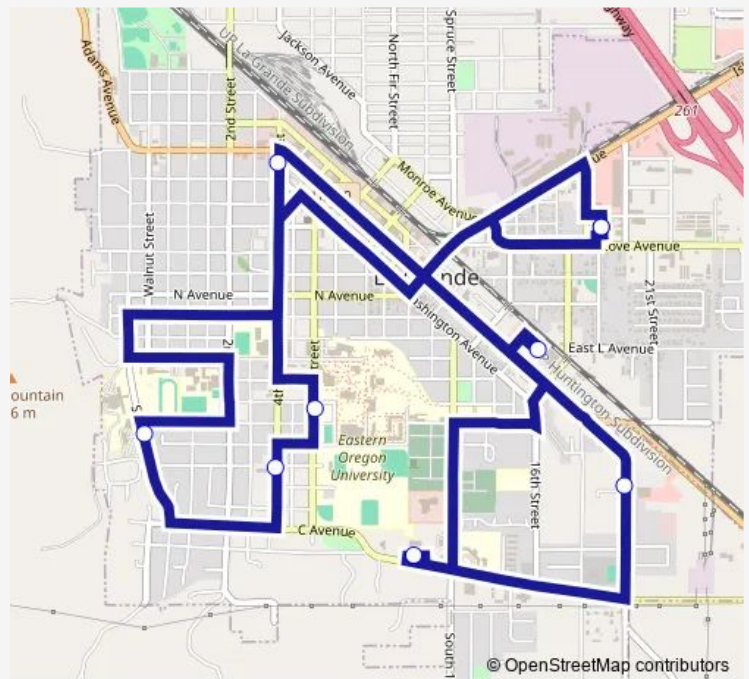

Bus Yellow Line

[Go to website](#)

Direction

NEO Public Transit Hub — NEO Public Transit Hub

9 stops

[Open route schedule](#)

NEO Public Transit Hub

Bi-Mart (2510 Adams Ave)

Department of Human Services

Safeway (2111 Adams Ave)

Market Place Fresh Foods

Eastern Oregon University (6th St & I Ave)

Regional Medical Clinic (4th Street & F Ave)

Specialty Clinic (Sunset Dr & H Ave)

NEO Public Transit Hub

Route schedule

NEO Public Transit Hub — NEO Public Transit Hub

Monday 07:30-17:15

Tuesday 07:30-17:15

Wednesday 07:30-17:15

Thursday 07:30-17:15

Friday 07:30-17:15

Saturday —

Sunday —

Route info

Direction: NEO Public Transit Hub

Stops: 9

Trip Duration: 0 hour 35 min

Yellow Line

Yellow Line Bus time schedules and route maps are available in an offline PDF at busmaps.com. Use the busmaps.com website to see live bus times, train schedule or subway schedule, and step-by-step directions for all public transit in La Grande