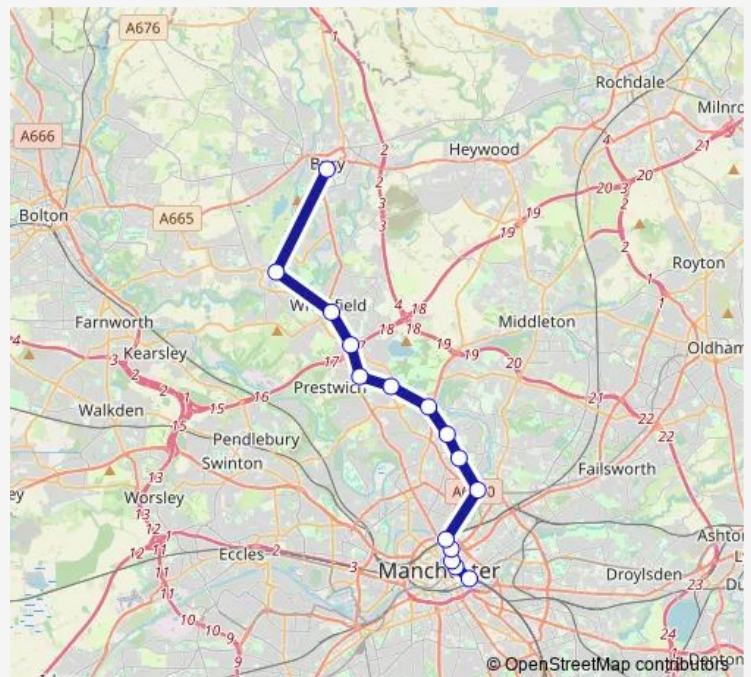

### Direction

Bury (Manchester Metrolink) — Piccadilly (Manchester Metrolink)

15 stops

[Open route schedule](#)

Bury (Manchester Metrolink)

Radcliffe (Manchester Metrolink)

Whitefield (Manchester Metrolink)

Queens Road (Manchester Metrolink)

Victoria (Manchester Metrolink)

Shudehill (Manchester Metrolink)

Market Street (Manchester Metrolink)

Piccadilly Gardens (Manchester Metrolink)

Piccadilly (Manchester Metrolink)

### Route schedule

Bury (Manchester Metrolink) — Piccadilly (Manchester Metrolink)

Monday 00:01-23:49

Tuesday 00:01-23:49

Wednesday 00:01-23:49

Thursday 00:01-23:49

Friday 00:01-23:49

Saturday 00:01-23:49

### Route info

Direction: Bury (Manchester Metrolink)

Stops: 15

Trip Duration: 0 hour 38 min

■ Yellow Line — Piccadilly - Bury