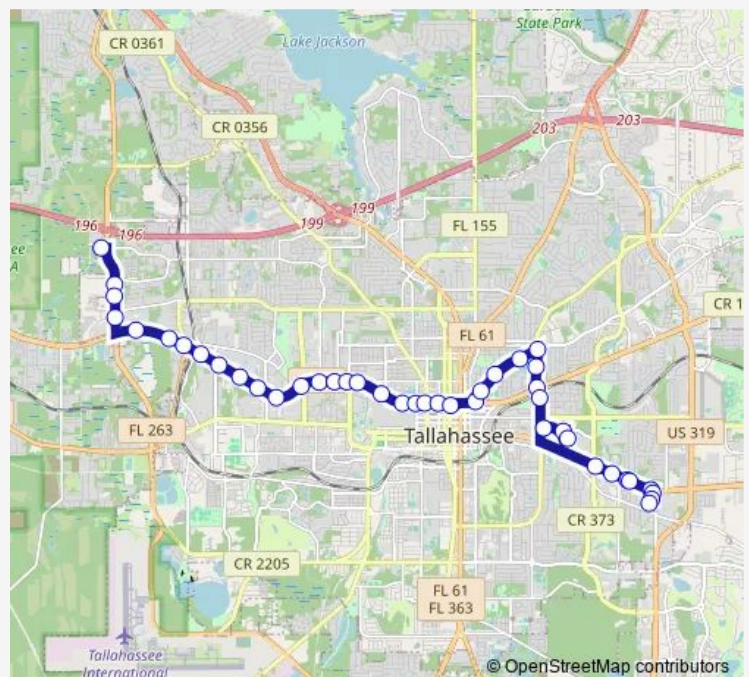

Magnolia DR AT Governors SQ Blvd Nb

Governors SQ Blvd S Magnolia DR Eb

Governors SQ Blvd Reece Park LN Eb

Governors Square Mall West

Governors Blvd AT 'THE Movies Wb

GOV SQ Blvd AND Magnolia Wb

Magnolia DR AT E Call ST Nb

Magnolia DR AT Tennessee ST Nb

Magnolia DR AT Devils DIP Nb

Magnolia DR AT Miccosukee RD Nb

Miccosukee RD LEE Ave

Miccosukee RD Mitchell AVE Wb

Route schedule

2540 W Executive Center CIR Sb — Commonwealth Blvd AT Capital Circle Nw

Monday	18:30-21:00
Tuesday	18:30-21:00
Wednesday	18:30-21:00
Thursday	18:30-21:00
Friday	18:30-21:00
Saturday	18:30-21:00
Sunday	—

Route info

Direction: 2540 W Executive Center CIR Sb

Stops: 45

Trip Duration: 1 hour 0 min