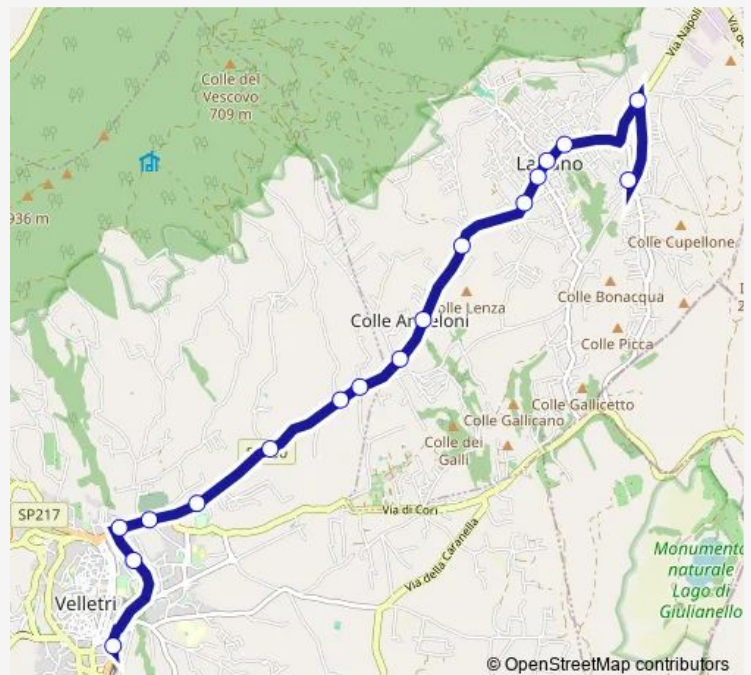

Velletri | Via Ariana Via Cori # f13722

Velletri | Cimitero # f13723

Velletri | Via Lata Viale Volsci # f13724

Velletri | Ist. Superiore C. Battisti # f2821

Velletri | Stazione FS # f2818

**Route schedule**

Lariano | Piazza Brass # f13737 — Velletri | Stazione FS # f2818

Monday	06:10-16:20
Tuesday	06:10-16:20
Wednesday	06:10-16:20
Thursday	06:10-16:20
Friday	06:10-16:20
Saturday	06:10-13:50
Sunday	—

**Route info**

Direction: Lariano | Piazza Brass # f13737

Stops: 17

Trip Duration: 0 hour 23 min

**Lariano - Velletri # VI038d**

Bus time schedules and route maps are available in an offline PDF at [busmaps.com](https://busmaps.com). Use the [busmaps.com](https://busmaps.com) website to see live bus times, train schedule or subway schedule, and step-by-step directions for all public transit in Lariano