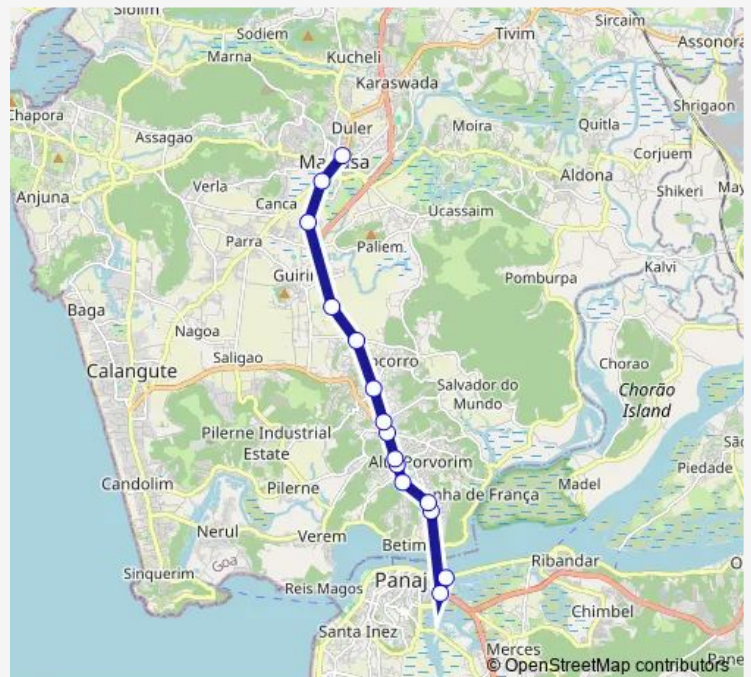

Tuesday 09:00-15:00

Wednesday 09:00-15:00

Thursday 09:00-15:00

Friday 09:00-15:00

Saturday 09:00-15:00

Sunday 09:00-15:00

Route info

Direction: Panjim Ferry

Stops: 15

Trip Duration: 0 hour 40 min

■ PVT-Pni14 — Kumbharjua - Patradevi

Direction

Patradevi Border, Check Post — Guirim Copel

15 stops

[Open route schedule](#)

Patradevi Border, Check Post