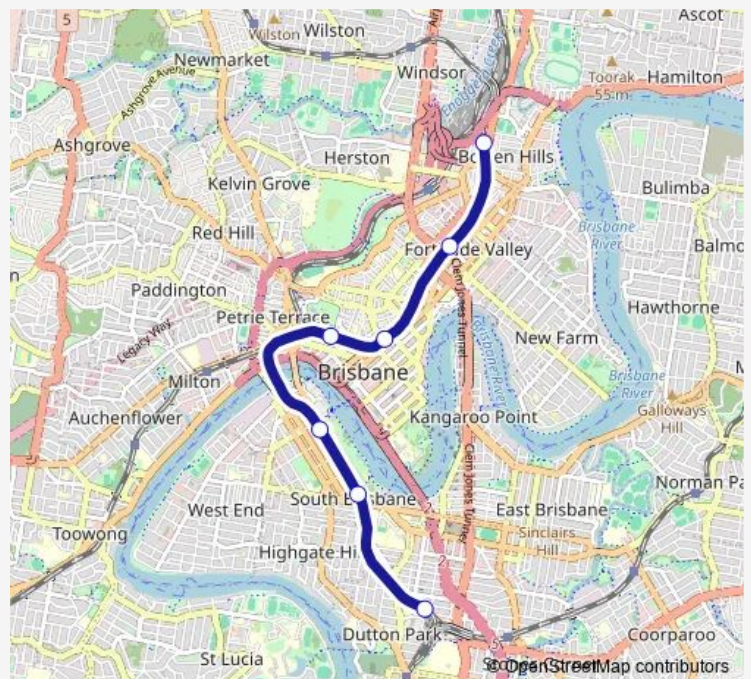

Rail BRBR Brisbane City - Brisbane City

[Go to website](#)

Direction

Roma Street station, platform 9 — Bowen Hills station, platform 4

4 stops

[Open route schedule](#)

Roma Street station, platform 9

Central station, platform 6

Fortitude Valley station, platform 4

Bowen Hills station, platform 4

Route schedule

Roma Street station, platform 9 — Bowen Hills station, platform 4

Monday	09:03
Tuesday	09:03
Wednesday	09:03
Thursday	09:03
Friday	04:33-09:03
Saturday	03:42
Sunday	03:42-09:48

Route info

Direction: Roma Street station, platform 9

Stops: 4

Trip Duration: 0 hour 8 min

■ BRBR — Brisbane City - Brisbane City

Direction

Boggo Road/Park Road station, platform 4 — Bowen Hills station, platform 2

7 stops

[Open route schedule](#)

Boggo Road/Park Road station, platform 4

South Bank station, platform 3

South Brisbane station, platform 2

Roma Street station, platform 7

Central station, platform 4

Fortitude Valley station, platform 2