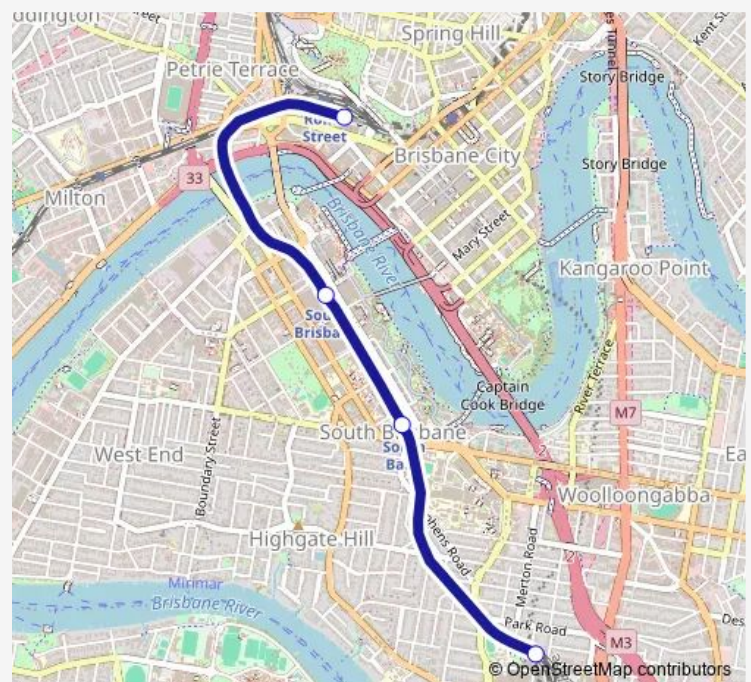

Rail BRBR Brisbane City - Brisbane City

[Go to website](#)**Direction**

Roma Street station, platform 3 — Boggo Road/Park Road station, platform 1

4 stops

[Open route schedule](#)

Roma Street station, platform 3

South Brisbane station, platform 1

South Bank station, platform 1

Boggo Road/Park Road station, platform 1

Route schedule

Roma Street station, platform 3 — Boggo Road/Park Road station, platform 1

Monday —

Tuesday —

Wednesday —

Thursday —

Friday —

Saturday 24:19-01:4⁺¹

Sunday 22:49-23:34

Route info

Direction: Roma Street station, platform 3

Stops: 4

Trip Duration: 0 hour 9 min

Direction

Boggo Road/Park Road station, platform 3 — Roma Street station, platform 3

4 stops

[Open route schedule](#)

Boggo Road/Park Road station, platform 3

South Bank station, platform 2