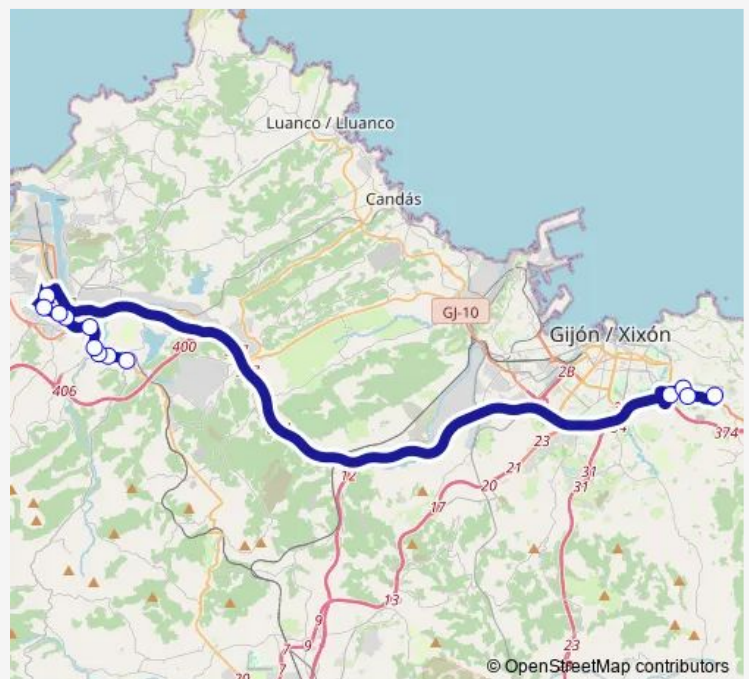

[AVILÉS] Gutierrez Herrero - Versalles [CTA 06251]

[Avilés] Las Meanas - Jardines [Cta 00149]

[Avilés] Cervantes Avda - Bar La Muralla [Cta 03076]

[Avilés] Cervantes Avda - Maestría [Cta 04324]

[GIJÓN/XIXÓN] Escuela Ingenieros - Campus Viesques [CTA 20658]

[GIJÓN/XIXÓN] Escuela Marina - Campus Viesques [CTA 06901]

[GIJÓN/XIXÓN] Campus Viesques - Aulario [CTA 06899]

[Gijón/Xixón] Universidad Laboral [Cta 00792]

Route schedule

[Campos, Los] Edificio Horanso [Cta 01077] — [Gijón/Xixón] Universidad Laboral [Cta 00792]

Monday 08:05-08:49

Tuesday 08:05-08:49

Wednesday 08:05-08:49

Thursday 08:05-08:49

Friday 08:05-08:49

Saturday —

Sunday —

Route info

Direction: [Campos, Los] Edificio Horanso [Cta 01077]

Stops: 13

Trip Duration: 0 hour 50 min

Los Bus time schedules and route maps are available in an offline PDF at busmaps.com. Use the busmaps.com website to see live bus times, train schedule or subway schedule, and step-by-step directions for all public transit in Corvera de Asturias