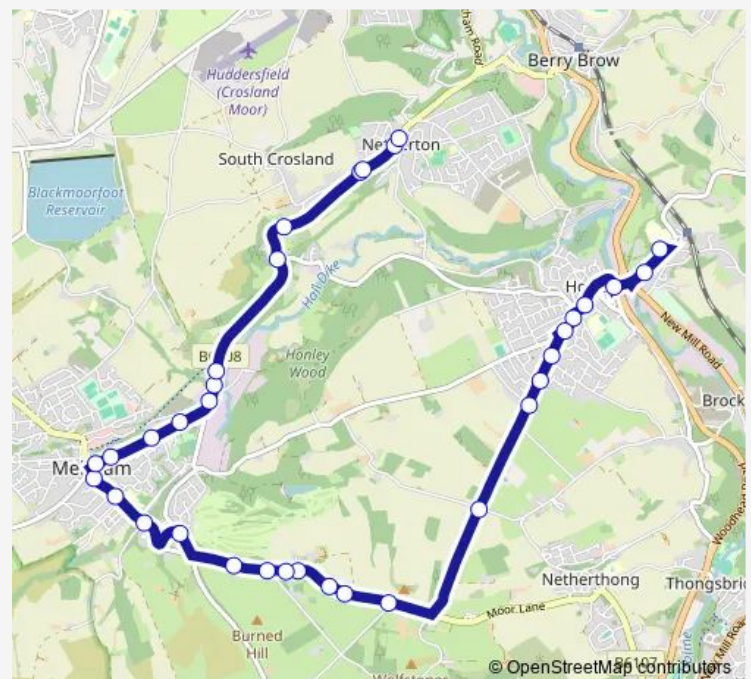

Thursday 15:05

Friday 15:05

Saturday —

Sunday —

Route info

Direction: High School Grounds

Stops: 34

Trip Duration: 0 hour 28 min