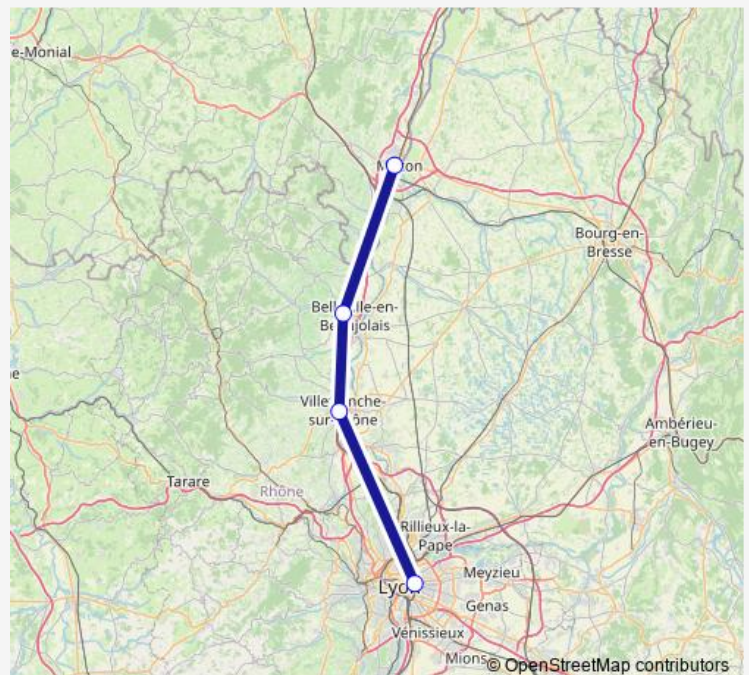

Villefranche-sur-Saône

Lyon-Part-Dieu Gare Routière

Route schedule

Mâcon — Lyon-Part-Dieu Gare Routière

Monday	—
Tuesday	—
Wednesday	—
Thursday	—
Friday	—
Saturday	08:00-20:00
Sunday	—

Route info

Direction: Mâcon

Stops: 4

Trip Duration: 1 hour 50 min

■ K7

Direction

Lyon-Part-Dieu Gare Routière — Mâcon

4 stops

[Open route schedule](#)

Lyon-Part-Dieu Gare Routière

Villefranche-sur-Saône

Belleville sur Saône

Mâcon

Route schedule

Lyon-Part-Dieu Gare Routière — Mâcon

Monday	—
Tuesday	—
Wednesday	—
Thursday	—
Friday	—
Saturday	07:10-18:10
Sunday	—

Route info

Direction: Lyon-Part-Dieu Gare Routière

Stops: 4

Trip Duration: 1 hour 50 min

Direction

Villefranche-sur-Saône — Lyon Perrache

9 stops

[Open route schedule](#)

Villefranche-sur-Saône

Anse