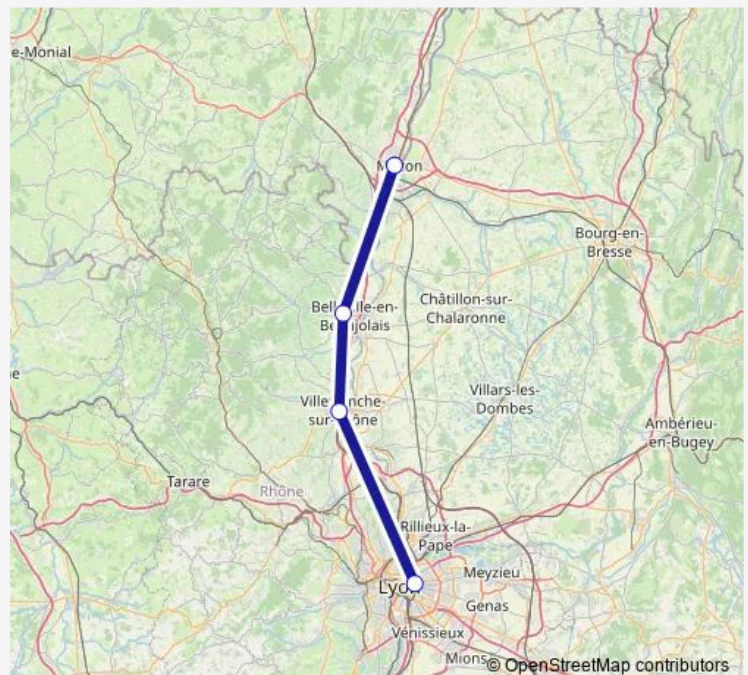

Villefranche-sur-Saône

Lyon-Part-Dieu Gare Routière

Route schedule

Mâcon — Lyon-Part-Dieu Gare Routière

Monday	—
Tuesday	—
Wednesday	—
Thursday	—
Friday	—
Saturday	08:00-20:00
Sunday	—

Route info

Direction: Mâcon

Stops: 4

Trip Duration: 1 hour 50 min

■ K7

Direction

Lyon-Part-Dieu Gare Routière — Mâcon

4 stops

[Open route schedule](#)

Lyon-Part-Dieu Gare Routière

Stops: 4

Trip Duration: 1 hour 50 min

Direction

Villefranche-sur-Saône — Lyon Perrache

9 stops

[Open route schedule](#)

Villefranche-sur-Saône

Anse

Villefranche-sur-Saône — Lyon Perrache

Monday	—
Tuesday	—
Wednesday	—
Thursday	—
Friday	—
Saturday	12:40
Sunday	—

Route info

Direction: Villefranche-sur-Saône

Stops: 9

Trip Duration: 1 hour 10 min

K7 Bus time schedules and route maps are available in an offline PDF at busmaps.com. Use the busmaps.com website to see live bus times, train schedule or subway schedule, and step-by-step directions for all public transit in Lyon