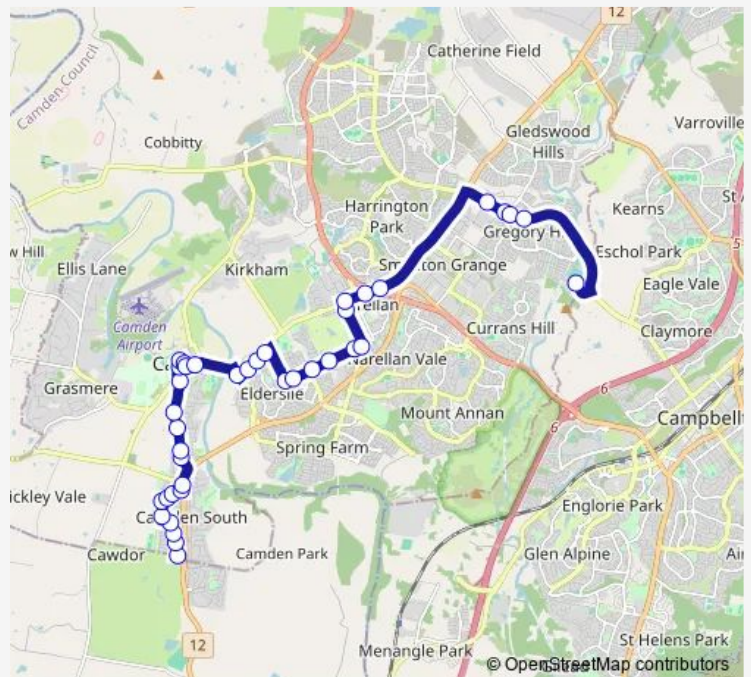

School Bus 6017 Belgenny and Kelloway to St Gregory's College

[Go to website](#)

Direction

Wire Lane Opp Crookston Dr — St Gregory's College
Campbelltown

39 stops

[Open route schedule](#)

- Wire Lane Opp Crookston Dr
- Crookston Dr After Dawson Av
- Crookston Dr After Furner Av
- Lawson Reserve, Crookston Dr
- Mccrae Dr Opp Berallier Dr
- Ron Dine Memorial Reserve, Mccrae Dr
- Cowper Dr At King Rd
- Cowper Dr Before Johnson Av
- Cowper Dr At Old Hume Hwy
- Old Hume Hwy Before Burraborang Rd
- Old Hume Hwy Opp Kelloway Av
- Old Hume Hwy Opp Camden South Public School
- Old Hume Hwy Opp Macquarie Av
- Broughton St Opp Camden Hospital
- Murray St Opp Centrelink
- Oxley St After Argyle St
- Camden Public School, Mitchell St
- St Paul's Catholic Primary School, John St
- John St Before Argyle St
- Argyle St At Elizabeth St

Route schedule

Wire Lane Opp Crookston Dr — St Gregory's College
Campbelltown

Monday	07:12
Tuesday	07:12
Wednesday	07:12
Thursday	07:12
Friday	—
Saturday	—
Sunday	—

Route info

Direction: Wire Lane Opp Crookston Dr

Stops: 39

Trip Duration: 0 hour 42 min

Macarthur Rd Before Harrington St

Harrington St At Wilkinson St

Kingdom Hall Of Jehovah's Witnesses, Harrington St

Harrington St Opp Elderslie High School

Hilder St After Lodges Rd

Elderslie Public School, Lodges Rd

Lodges Rd Opp Romney St

Lodges Rd Before Sophia St

Lodges Rd Opp Sirius Cct

Richardson Rd Opp Mowatt St

Yandelora School, Richardson Rd

Camden Valley Way Opp Narellan Public School