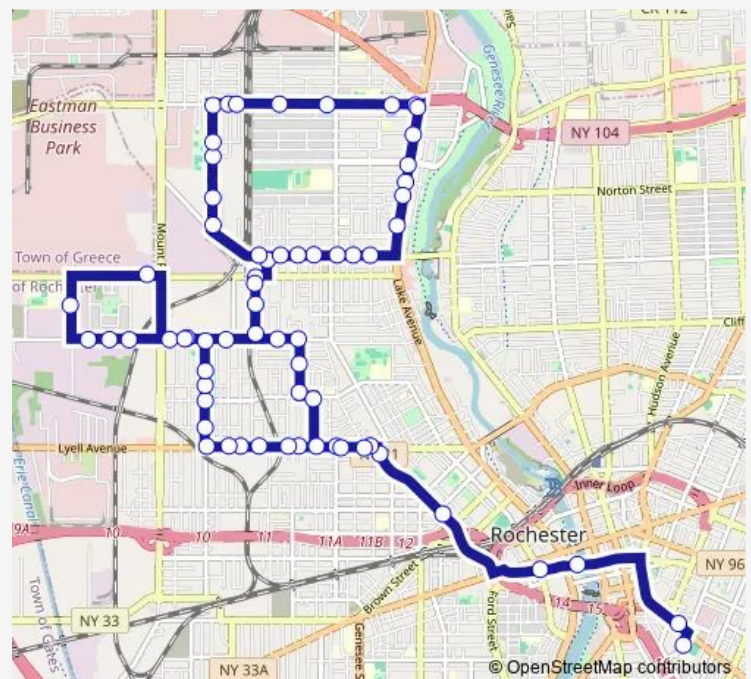

Thursday 15:40

Friday 12:10-15:40

Saturday —

Sunday —

Route info

Direction: Monroe High School

Stops: 65

Trip Duration: 0 hour 58 min

Emerson & Mcnaughton

Curlew & Emerson

Curlew & Glenwood

Curlew & Lexington

Wren & Driving Park

Driving Park & Argo

Lagrange & Driving Park

Lagrange & 110 La Grange

Santee & Villa

Santee & Otis

Myrtle & Otis

Lyell & Child

Lyell & Sherman

Direction

Broad & Lyell — Pearl & Alexander

65 stops

Friday 07:17

Saturday —

Sunday —

Route info

Direction: Broad & Lyell

Stops: 65

Trip Duration: 0 hour 58 min

Curlew & Glenwood