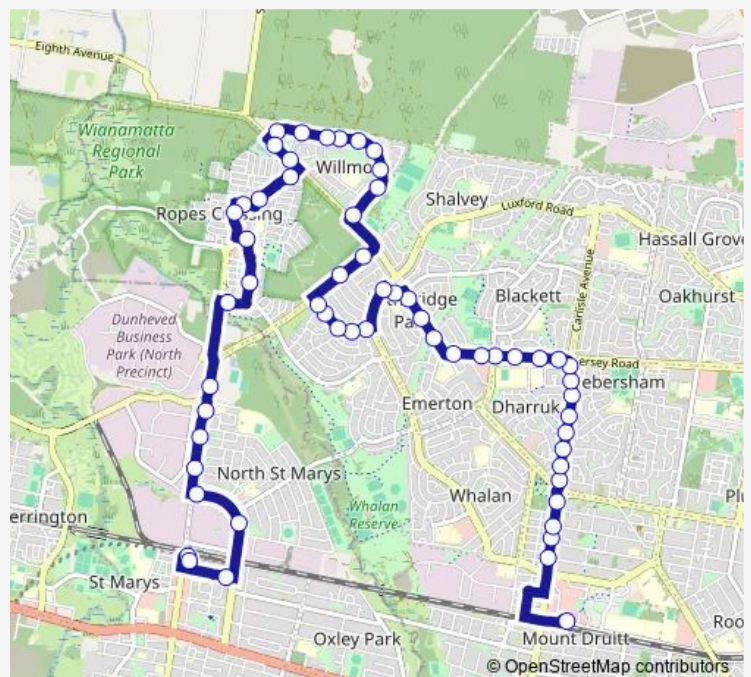

Emerton Village Shopping Centre, Jersey Rd

Jersey Rd Opp Bunsen Av

Copeland Rd Opp Siemens Cres

Copeland Rd Opp Tarawa Rd

Route schedule

Mount Druitt Station, Stand G — Mount Druitt Station, Stand G

Monday 04:09-13:33

Tuesday 04:09-13:33

Wednesday 04:09-13:33

Thursday 04:09-13:33

Friday 04:09-13:33

Saturday 06:23-23:16

Sunday —

Route info

Direction: Mount Druitt Station, Stand G

Stops: 72

Trip Duration: 0 hour 45 min

759 — St Marys to Mount Druitt via Ropes Crossing

Lethbridge Park Public School, Copeland Rd

Bougainville Rd After Copeland Rd

Luxford Rd At Bougainville Rd

Hatherton Rd After Luxford Rd

Hatherton Rd After Weddell Av

41 Hatherton Rd

Hatherton Rd Opp Le Maire Av

Hatherton Rd After Rymill Rd

Forrester Rd Opp Lingayen Av

Forrester Rd Opp Waitaki St

Palmyra Av Opp Discovery Av Walkway

Palmyra Av Before Australis Dr