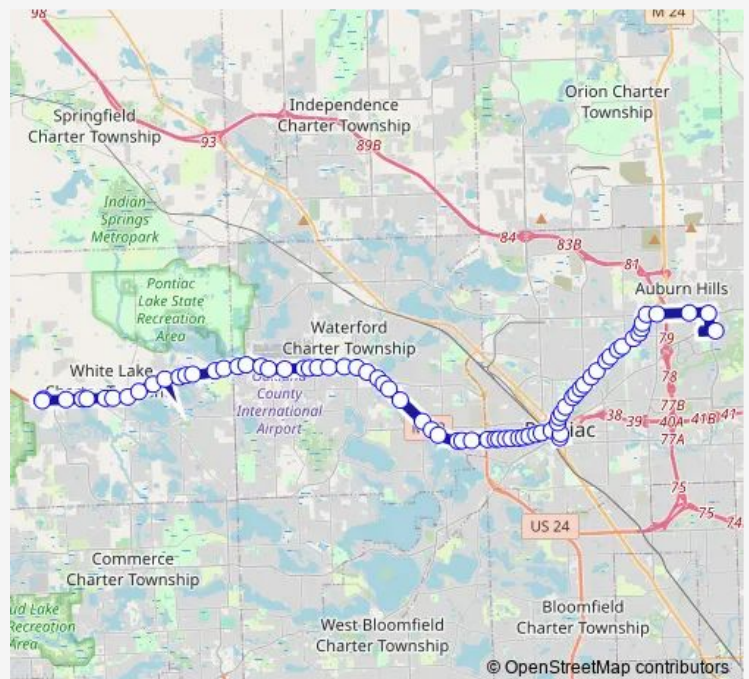

## Bus 759 Highland Road

[Go to website](#)

**Direction**  
 White Lake Meijer Wb — Oakland University  
 74 stops  
[Open route schedule](#)

- White Lake Meijer Wb
- Highland RD & Abbey
- Highland RD X Alpine Valley
- Highland Road X Kohls
- Highland RD X Porter
- Highland RD @ Town Center (Eliz. Lake)
- Highland RD & Town Center Dr
- Highland RD & Teggerdine
- Highland RD & Lakeside Ns
- Highland RD & Hilltop
- Highland RD & White Banks Ns
- Highland RD & Fisk
- Highland RD X From White Lake Marketplace
- Highland RD & Sunny Beach
- Highland Road X Lowe'S
- Highland RD @ White Lake Gateway (Pont Lk)
- Highland RD & Williams Lake
- Highland RD X Tull Ct
- Highland RD & Oakland Blvd
- Highland RD & Hospital RD (Ns)
- Highland RD & Sherwood Forest (Ns)

### Route schedule

White Lake Meijer Wb — Oakland University

Monday	06:25-22:39
Tuesday	06:25-22:39
Wednesday	06:25-22:39
Thursday	06:25-22:39
Friday	06:25-22:39
Saturday	09:11-17:46
Sunday	—

### Route info

Direction: White Lake Meijer Wb

Stops: 74

Trip Duration: 0 hour 51 min

759 — Highland Road

Highland RD & Shoman

Highland RD & Airport RD (Ns)

Highland RD & Airport RD (Fs)

## Route info

Direction: Oakland University

Stops: 70

Trip Duration: 1 hour 0 min

Huron + Woodward

Huron + Franklin

Huron + N Johnson

Huron + Thorpe