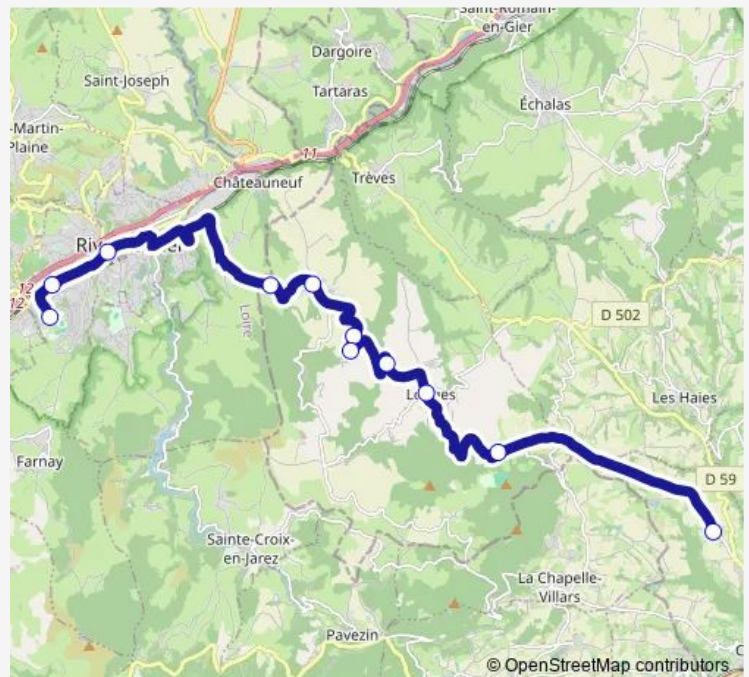

Le Bourg

Croix des Rameaux

Griffoney

Charpiney

Dizimieux

Le Croc

### Route schedule

Collège Truffaut — Le Croc

Monday 18:05

Tuesday 18:05

Wednesday —

Thursday 18:05

Friday 18:05

Saturday —

### Route info

Direction: Collège Truffaut

Stops: 18

Trip Duration: 1 hour 10 min

**Direction**

Les Chaudières — Collège Truffaut

12 stops

[Open route schedule](#)

## Route info

Direction: Les Chaudières

Stops: 12

Trip Duration: 0 hour 55 min