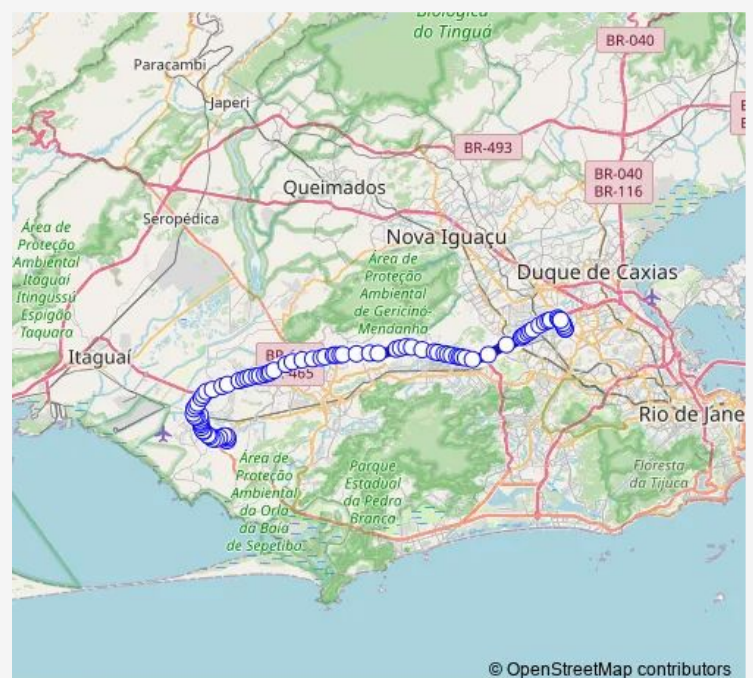

### Route schedule

Ponto Final: Metrô Coelho Neto — Ponto Final: Cesarão :  
Rua 36

Monday 00:00

Tuesday 00:00

Wednesday 00:00

Thursday 00:00

Friday 00:00

Saturday 00:00

### Route info

Direction: Ponto Final: Metrô Coelho Neto

Stops: 88

Trip Duration: 0 hour 59 min

© OpenStreetMap contributors

759 — Cesarão - Coelho Neto

BusMaps

Manaus