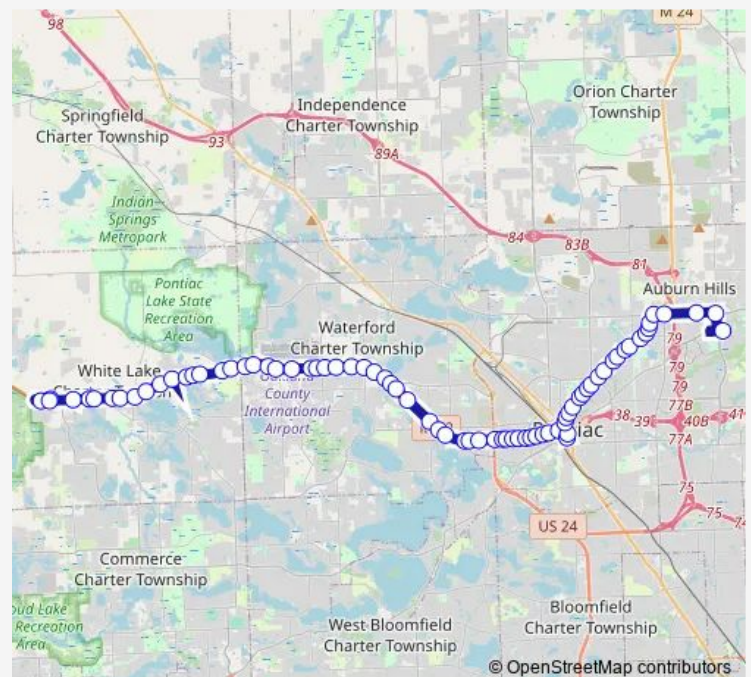

Highland RD X Tull Ct

Highland RD & Oakland Blvd

Highland RD & Hospital RD (Ns)

Route schedule

White Lake Meijer Wb — Oakland University

Monday 06:25-22:39

Tuesday 06:25-22:39

Wednesday 06:25-22:39

Thursday 06:25-22:39

Friday 06:25-22:39

Saturday 09:11-17:46

Sunday —

Route info

Direction: White Lake Meijer Wb

Stops: 75

Trip Duration: 0 hour 54 min

759 — Highland Road

Highland RD & Sherwood Forest (Ns)

Highland RD & Shoman

Highland RD & Airport RD (Ns)

Highland RD & Airport RD (Fs)

Highland RD X Alma

Highland RD & Nancywood

Highland RD & Crescent Lake

Wednesday 05:45-21:35

Thursday 05:45-21:35

Friday 05:45-21:35

Saturday 08:15-17:10

Sunday —

Route info

Direction: Oakland University

Stops: 70