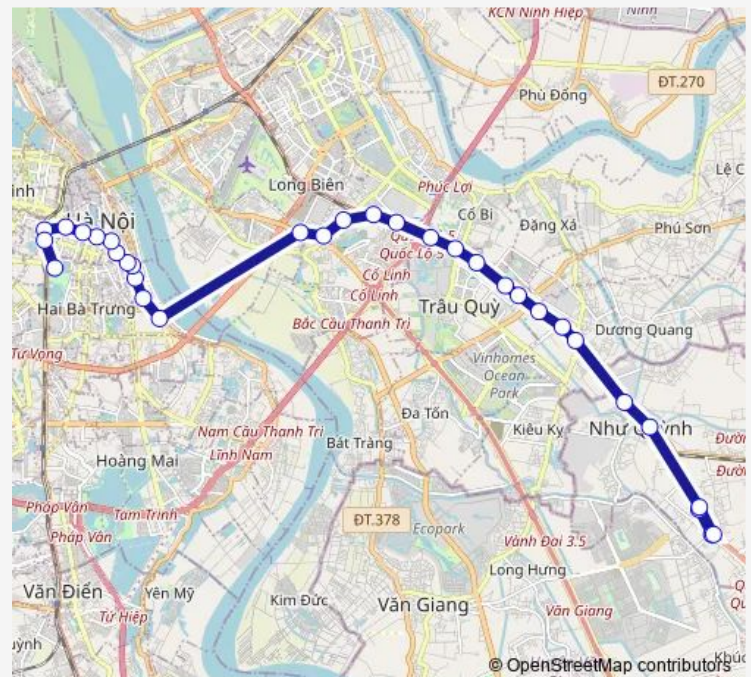

### Route schedule

Stop\_40\_1\_S32 — STOP\_52B\_2\_S32

Monday 06:30-19:44

Tuesday 06:30-19:44

Wednesday 06:30-19:44

Thursday 06:30-19:44

Friday 06:30-19:44

Saturday 06:30-19:44

### Route info

Direction: Stop\_40\_1\_S32

Stops: 32

Trip Duration: 1 hour 11 min

Route\_40\_2

Stop\_19\_2\_S39

Stop\_19\_2\_S40

Stop\_03a\_1\_S12