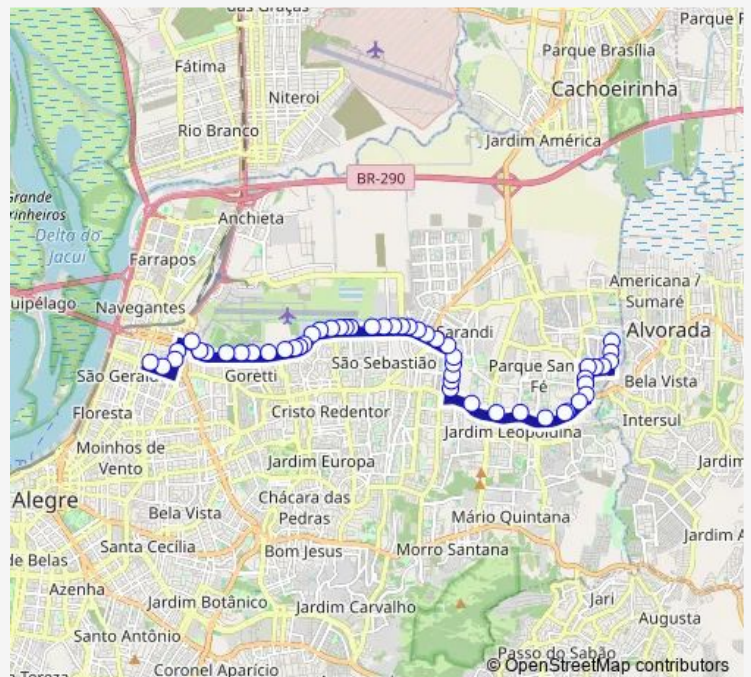

Monday 18:25

Tuesday 18:25

Wednesday 18:25

Thursday 18:25

Friday 18:25

Saturday —

Sunday —

Route info

Direction: Francisco Talaia DE Moura DF 565

Stops: 52

Trip Duration: 0 hour 45 min

7311 — Parque DOS Maias / Cairú VIA Sertório

Sertorio 9500

SERTORIO 9200 COND.VILA ANDALUZIA

Sertorio 8000 Shopping Center Lar