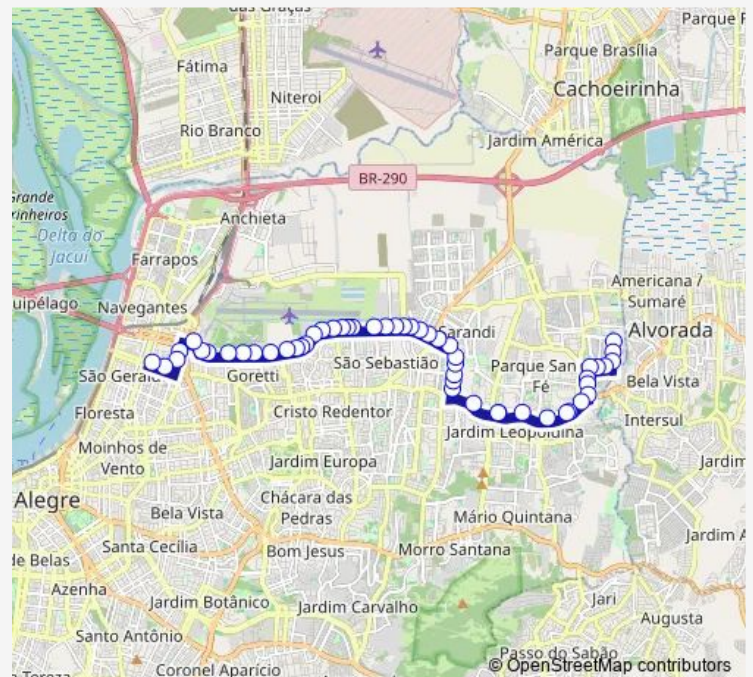

Friday 18:25

Saturday —

Sunday —

Route info

Direction: Francisco Talaia DE Moura DF 565

Stops: 51

Trip Duration: 0 hour 45 min

7311 — Parque DOS Maias / Cairú VIA Sertório