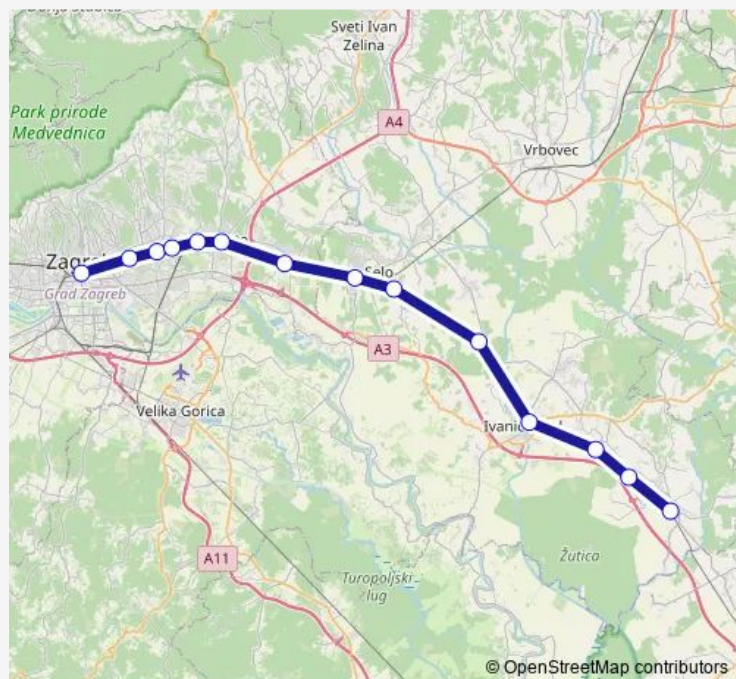

Rail Zagreb Glavni kolodvor - Novoselec

[Go to website](#)**Direction**

Zagreb Glavni kolodvor — Novoselec

14 stops

[Open route schedule](#)

Zagreb Glavni kolodvor

Maksimir

Trnava

Čulinec

Sesvetska Sopnica

Sesvete

Sesvetski Kraljevec

Dugo Selo

Ostrna

Prečec stajalište

Ivanić Grad

Deanovec

Širinec

Novoselec

Route schedule

Zagreb Glavni kolodvor — Novoselec

Monday	16:17
Tuesday	16:17
Wednesday	16:17
Thursday	16:17
Friday	16:17
Saturday	—
Sunday	—

Route info

Direction: Zagreb Glavni kolodvor

Stops: 14

Trip Duration: 1 hour 16 min

■ Zagreb Glavni kolodvor - Novoselec

BusMaps

Rail time schedules and route maps are available in an offline PDF at busmaps.com. Use the busmaps.com website to see live bus times, train schedule or subway schedule, and step-by-step directions for all public transit in Zagreb