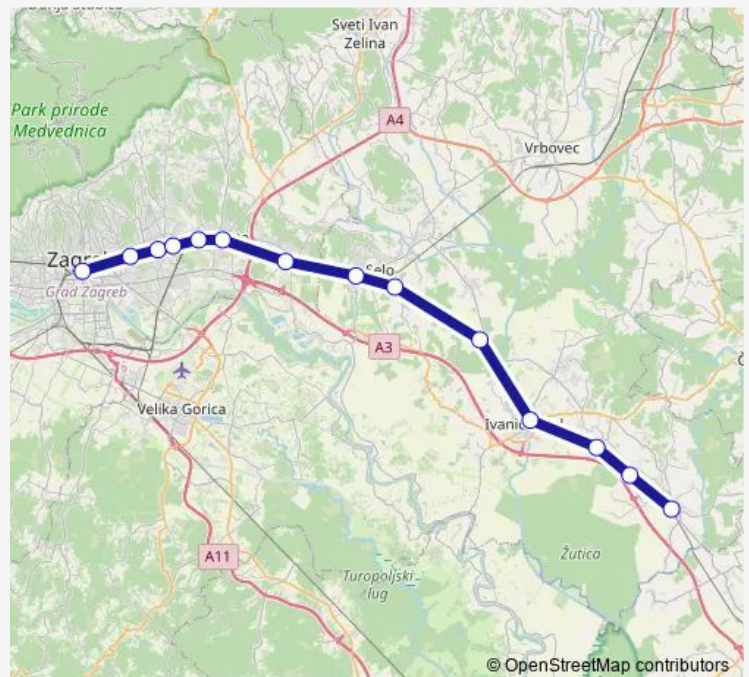

Rail Zagreb Glavni kolodvor - Novoselec

[Go to website](#)**Direction**

Zagreb Glavni kolodvor — Novoselec

14 stops

[Open route schedule](#)

Zagreb Glavni kolodvor

Maksimir

Trnava

Čulinec

Sesvetska Sopnica

Sesvete

Sesvetski Kraljevec

Dugo Selo

Ostrna

Prečec stajalište

Ivanić Grad

Deanovec

Širinec

Novoselec

Route schedule

Zagreb Glavni kolodvor — Novoselec

Monday	16:17
Tuesday	16:17
Wednesday	16:17
Thursday	16:17
Friday	16:17
Saturday	—
Sunday	—

Route info

Direction: Zagreb Glavni kolodvor

Stops: 14

Trip Duration: 1 hour 16 min

■ Zagreb Glavni kolodvor - Novoselec

BusMaps

Rail time schedules and route maps are available in an offline PDF at busmaps.com. Use the busmaps.com website to see live bus times, train schedule or subway schedule, and step-by-step directions for all public transit in Zagreb