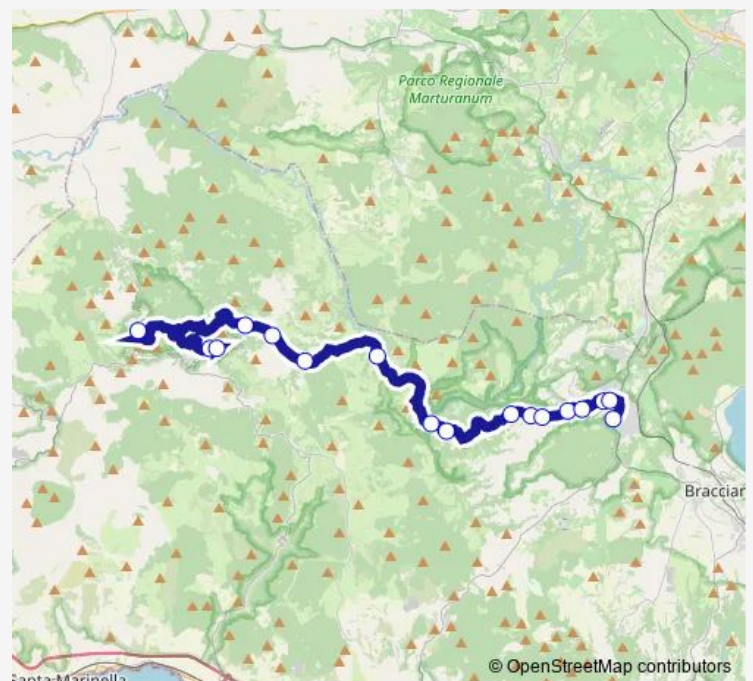

Manziana | Via Braccianese Via Quadroni # f11066

Manziana | Via Canale Via Prato Ponte # f11067

Manziana | Macchia Grande # f2594

Route schedule

Allumiere | Piazza Repubblica # f258 — Manziana | Macchia Grande # f2594

Monday 19:25

Tuesday 19:25

Wednesday 19:25

Thursday 19:25

Friday 19:25

Saturday 04:25-18:40

Sunday —

Route info

Direction: Allumiere | Piazza Repubblica # f258

Stops: 17

Trip Duration: 0 hour 30 min

Bus time schedules and route maps are available in an offline PDF at busmaps.com. Use the busmaps.com website to see live bus times, train schedule or subway schedule, and step-by-step directions for all public transit in Canale Monterano