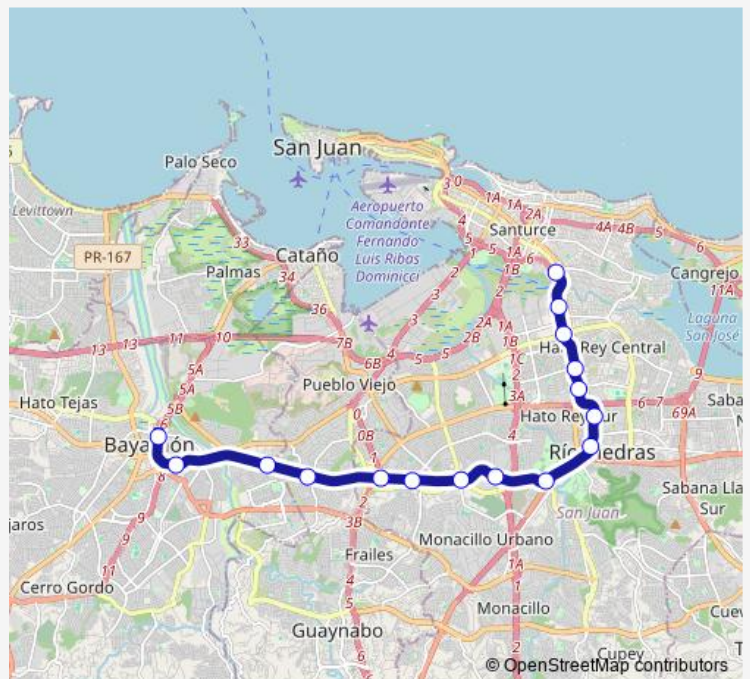

Rail Tu Bayamón-Sagrado Corazón

[Go to website](#)

Direction
 Bayamón — Sagrado Corazón
 16 stops
[Open route schedule](#)

- Bayamón
- Deportivo
- Jardines
- Torrimar
- Martínez Nadal
- Las Lomas
- San Francisco
- Centro Médico
- Cupey
- Rio Piedras
- Universidad
- Piñero
- Dómenech
- Roosevelt
- Hato Rey
- Sagrado Corazón

Route schedule
 Bayamón — Sagrado Corazón

Monday	05:30-23:30
Tuesday	05:30-23:30
Wednesday	05:30-23:30
Thursday	05:30-23:30
Friday	05:30-23:30
Saturday	05:30-23:29
Sunday	05:30-23:30

Route info
 Direction: Bayamón
 Stops: 16
 Trip Duration: 0 hour 29 min

Tu — Bayamón-Sagrado Corazón **BusMaps**

Direction

Sagrado Corazón — Bayamón

16 stops

[Open route schedule](#)

Sagrado Corazón

Hato Rey

Roosevelt

Tuesday 05:30-23:30

Wednesday 05:30-23:30

Thursday 05:30-23:30

Friday 05:30-23:30

Saturday 05:30-23:30

Sunday 05:30-23:31

Route info

Direction: Sagrado Corazón