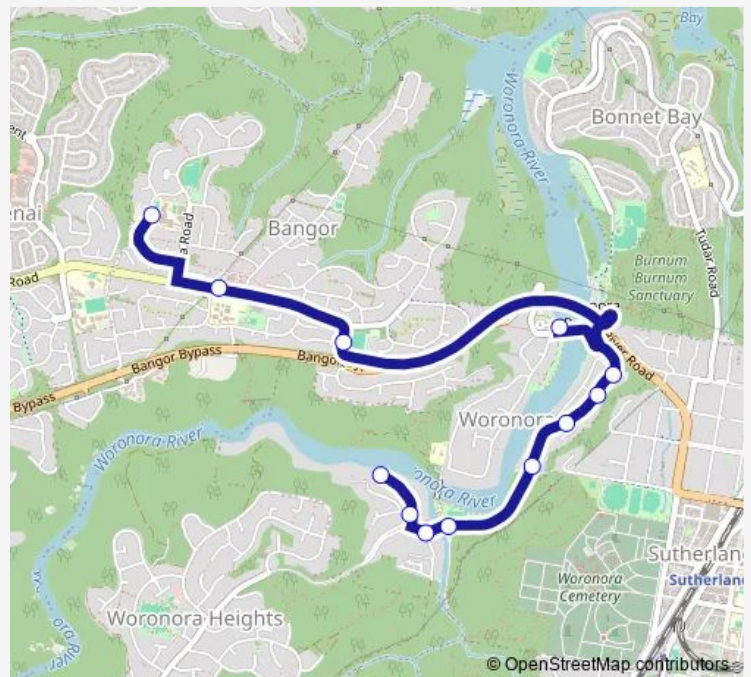

School Bus S229 Inaburra School to Prince Edward Park Rd
Terminus, Woronora

[Go to website](#)

Direction

Inaburra School, Bodalla Cres — 193 Prince Edward Park Rd

12 stops

[Open route schedule](#)

Inaburra School, Bodalla Cres

Menai Rd Opp Dandarbong Av

Akuna Oval, Akuna Av

Woronora Village Tourist Park, Menai Rd

32 Prince Edward Park Rd

Prince Edward Park Rd Opp Thames St

Prince Edward Park Rd Opp Woronora Village Centre

112 Prince Edward Park Rd

Monday 14:45

Tuesday 14:45

Wednesday 14:45

Thursday 14:45

Friday 14:45

Saturday —

Sunday —

Route info

Direction: Inaburra School, Bodalla Cres

Stops: 12

Trip Duration: 0 hour 12 min

S229 School Bus time schedules and route maps are available in an offline PDF at busmaps.com. Use the busmaps.com website to see live bus times, train schedule or subway schedule, and step-by-step directions for all public transit in Sydney