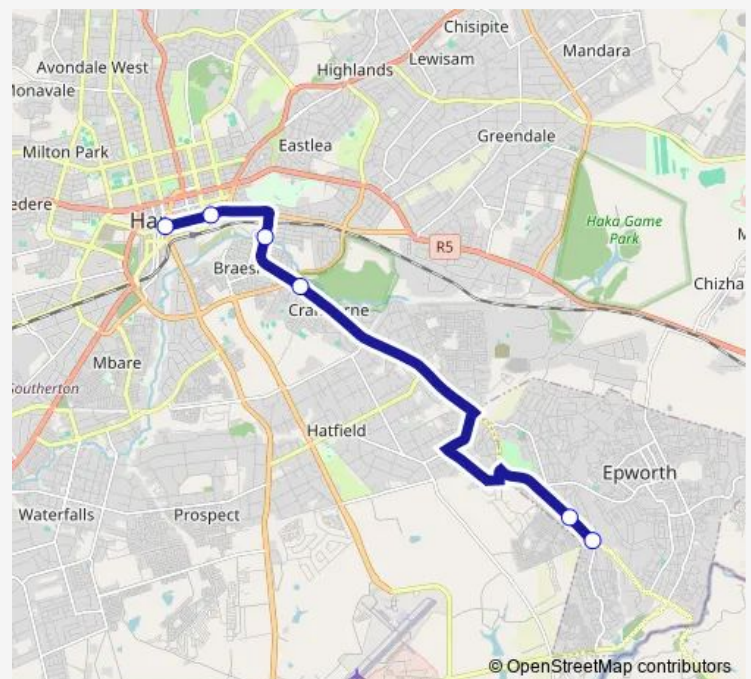

Communal Taxi Service Rezende Street South Hub to Domboramwari

[Go to website](#)

Direction

Rezende Hub 2 — Dombo Ramwari Shops

6 stops

[Open route schedule](#)

Rezende Hub 2

Fourth Street Rank

OK Mart

Corner Chiremba Rd & Limpopo Way

Dust

Dombo Ramwari Shops

Route schedule

Rezende Hub 2 — Dombo Ramwari Shops

Monday 10:02

Tuesday 10:02

Wednesday 10:02

Thursday 10:02

Friday 10:02

Saturday 10:02

Sunday 10:02

Route info

Direction: Rezende Hub 2

Stops: 6

Trip Duration: 0 hour 33 min

Rezende Street South Hub to Domboramwari

Communal Taxi Service time schedules and route maps are available in an offline PDF at busmaps.com. Use the busmaps.com website to see live bus times, train schedule or subway schedule, and step-by-step directions for all public transit in Harare