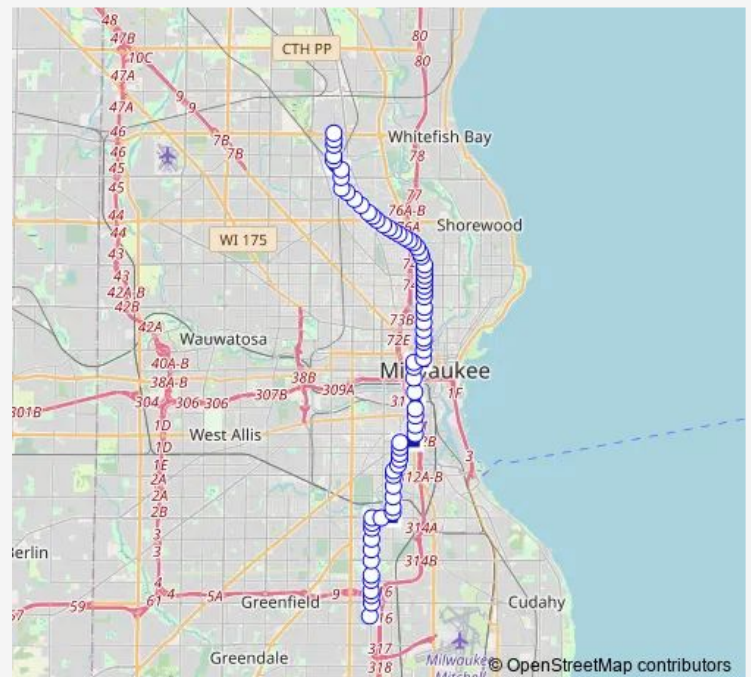

S20 & Euclid

S20 & Oklahoma

Oklahoma & S16

S13 & Manitoba

S13 & Dakota

S13 & Cleveland

S13 & Arthur

S13 & Lincoln

S13 & Windlake

Windlake & Becher

S11 & Rogers

Route schedule

S20 & Halsey — N35 / Silver Spring

Monday	15:19
Tuesday	15:19
Wednesday	15:19
Thursday	15:19
Friday	15:19
Saturday	—
Sunday	—

Route info

Direction: S20 & Halsey

Stops: 71

Trip Duration: 1 hour 14 min

RR1 — Via Rt 19

S11 & Burnham

S11 & Mitchell

S11 & Lapham

S6 & Greenfield

S6 & Washington

DR. MLK Drive & Center

DR. MLK Drive & Hadley

DR. MLK Drive & Locust

DR. MLK Drive & Chambers

DR. MLK Drive & Burleigh

DR. MLK Drive & Ring

DR. MLK Drive & Concordia

DR. MLK Drive & Port Washington